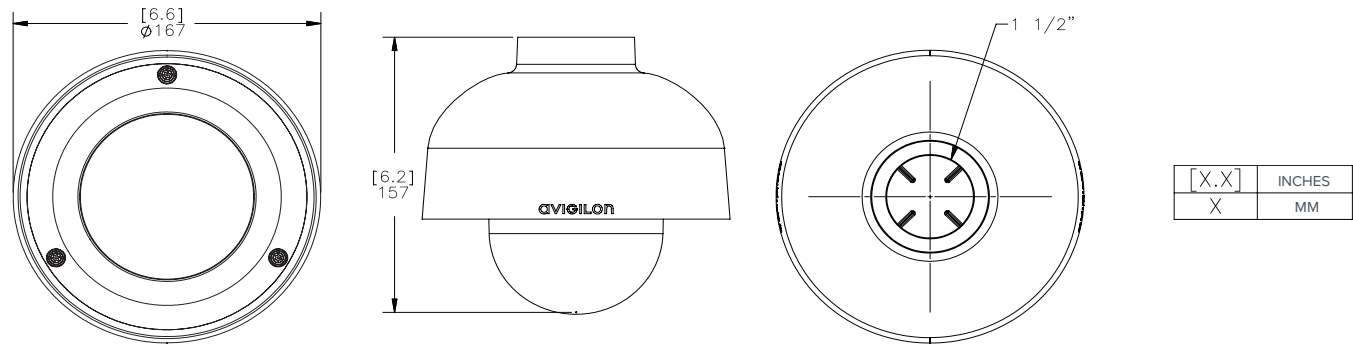

Outline Dimensions

H3-DO

H3-DP

Ordering Information

SURFACE MOUNT OUTDOOR DOME CAMERAS

1.0-H3-DO1	1.0 Megapixel Day/Night H.264 HD 3-9 mm Outdoor Dome Camera
1.0-H3-DO1-IR	1.0 Megapixel Day/Night H.264 HD 3-9 mm Outdoor Dome Camera with IR Illuminator
1.0-H3-DO2	1.0 Megapixel Day/Night H.264 HD 9-22 mm Outdoor Dome Camera
1.3L-H3-DO1	1.3 Megapixel H.264 HD 3-9 mm Outdoor Dome Camera with LightCatcher Technology
1.3L-H3-DO2	1.3 Megapixel H.264 HD 9-22 mm Outdoor Dome Camera with LightCatcher Technology
2.0-H3-DO1	2.0 Megapixel Day/Night H.264 HD 3-9 mm Outdoor Dome Camera
2.0-H3-DO1-IR	2.0 Megapixel Day/Night H.264 HD 3-9 mm Outdoor Dome Camera with IR Illuminator
2.0-H3-DO2	2.0 Megapixel Day/Night H.264 HD 9-22 mm Outdoor Dome Camera
3.0W-H3-DO1	3.0 Megapixel WDR Day/Night H.264 HD 3-9 mm Outdoor Dome Camera
3.0W-H3-DO1-IR	3.0 Megapixel WDR Day/Night H.264 HD 3-9 mm Outdoor Dome Camera with IR Illuminator
3.0W-H3-DO2	3.0 Megapixel WDR Day/Night H.264 HD 9-22 mm Outdoor Dome Camera
5.0-H3-DO1	5.0 Megapixel Day/Night H.264 HD 3-9 mm Outdoor Dome Camera
5.0-H3-DO1-IR	5.0 Megapixel Day/Night H.264 HD 3-9 mm Outdoor Dome Camera with IR Illuminator
5.0-H3-DO2	5.0 Megapixel Day/Night H.264 HD 9-22 mm Outdoor Dome Camera
H3-DOP-SMOKE	Dome Camera Cover with Smoked Bubble