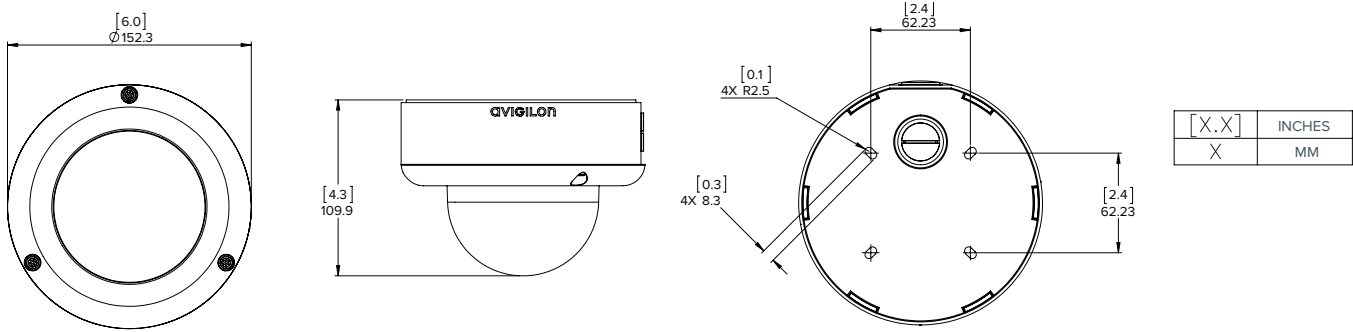

Outline Dimensions

H3-DO

H3-DP

Ordering Information

SURFACE MOUNT OUTDOOR DOME CAMERAS

1.0-H3-DO1	1.0 Megapixel Day/Night H.264 HD 3-9 mm Outdoor Dome Camera
1.0-H3-DO1-IR	1.0 Megapixel Day/Night H.264 HD 3-9 mm Outdoor Dome Camera with IR Illuminator
1.0-H3-DO2	1.0 Megapixel Day/Night H.264 HD 9-22 mm Outdoor Dome Camera
1.3L-H3-DO1	1.3 Megapixel H.264 HD 3-9 mm Outdoor Dome Camera with LightCatcher Technology
1.3L-H3-DO2	1.3 Megapixel H.264 HD 9-22 mm Outdoor Dome Camera with LightCatcher Technology
2.0-H3-DO1	2.0 Megapixel Day/Night H.264 HD 3-9 mm Outdoor Dome Camera
2.0-H3-DO1-IR	2.0 Megapixel Day/Night H.264 HD 3-9 mm Outdoor Dome Camera with IR Illuminator
2.0-H3-DO2	2.0 Megapixel Day/Night H.264 HD 9-22 mm Outdoor Dome Camera
3.0W-H3-DO1	3.0 Megapixel WDR Day/Night H.264 HD 3-9 mm Outdoor Dome Camera
3.0W-H3-DO1-IR	3.0 Megapixel WDR Day/Night H.264 HD 3-9 mm Outdoor Dome Camera with IR Illuminator
3.0W-H3-DO2	3.0 Megapixel WDR Day/Night H.264 HD 9-22 mm Outdoor Dome Camera
5.0-H3-DO1	5.0 Megapixel Day/Night H.264 HD 3-9 mm Outdoor Dome Camera
5.0-H3-DO1-IR	5.0 Megapixel Day/Night H.264 HD 3-9 mm Outdoor Dome Camera with IR Illuminator
5.0-H3-DO2	5.0 Megapixel Day/Night H.264 HD 9-22 mm Outdoor Dome Camera
H3-DOP-SMOKE	Dome Camera Cover with Smoked Bubble