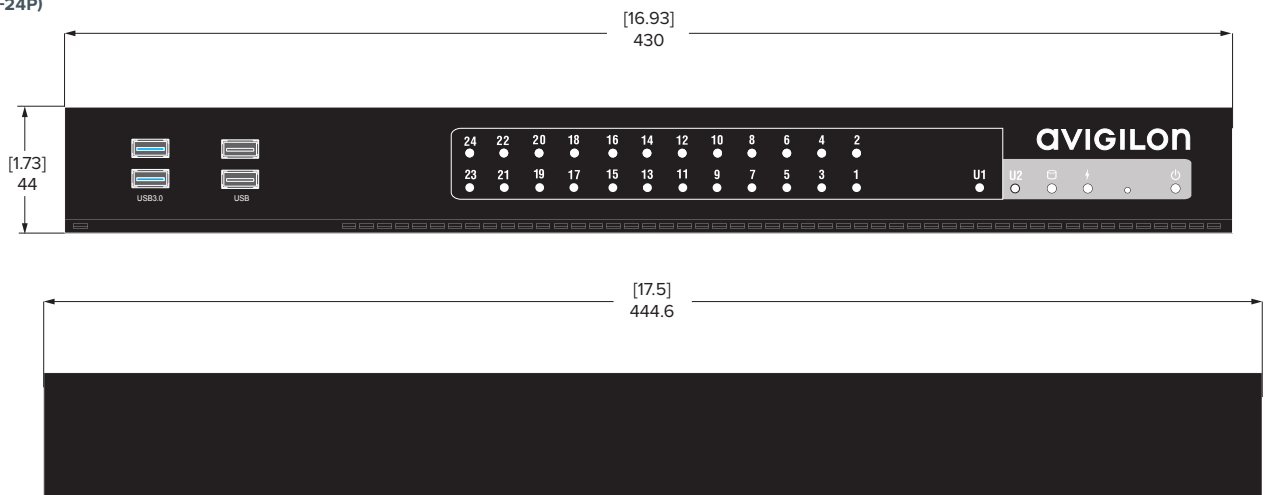

[X.X]	INCHES
X	MM

HD Video Appliance Pro — 16 Port

(VMA-AS1-16P)

HD Video Appliance Pro — 24 Port

(VMA-AS1-24P)

Specifications

		HD VIDEO APPLIANCE 8-PORT	HD VIDEO APPLIANCE PRO 16-PORT	HD VIDEO APPLIANCE PRO 24-PORT			
SYSTEM	Control Center Edition	Core; Standard and Enterprise compatible	Standard; Enterprise compatible	Standard; Enterprise compatible			
	Recording Rate	Up to 10 MB/s	Up to 32 MB/s	Up to 32 MB/s			
	Playback Rate	Up to 10 MB/s	Up to 10 MB/s	Up to 10 MB/s			
	Camera Channels	8	16	24			
	Recording Image Rate	Up to 30 images per second per channel	Up to 30 images per second per channel	Up to 30 images per second per channel			
	Local Viewing	Yes	Yes	Yes			
	Operating System	Microsoft® Windows Embedded Standard 7 (64 bit)	Microsoft® Windows Embedded Standard 7 (64 bit)	Microsoft® Windows Embedded Standard 7 (64 bit)			
	Hard Disk Drive Configuration	1 x 3.5" SATA (AV Rated)	RAID 5 — Up to 4 x 3.5" SATA (AV rated)	RAID 5 — Up to 4 x 3.5" SATA (AV rated)			
	Recording Storage Capacity	Up to 4 TB	Up to 12 TB	Up to 12 TB			
	Processor	Core i3-3220	Intel Core i7-3770	Intel Core i7-3770			
	Memory	4 GB DDR3	8 GB DDR3	8 GB DDR3			
	Video Outputs	1 VGA + 1 HDMI; up to 1920 x 1080	1 VGA + 1 HDMI; up to 1920 x 1080	1 VGA + 1 HDMI; up to 1920 x 1080			
	PoE Ports	8 x 10/100 (802.3at)	16 x 10/100 (802.3at)	24 x 10/100 (802.3at)			
	Total PoE Output	120W	270W	270W			
	Uplink	(1) 10/100/1000 Mbps Combo SFP	(1) 10/100/1000 Mbps Combo SFP	(1) 10/100/1000 Mbps Combo SFP			
	Network Interface Controller	(1) 10/100/1000 Mbps RJ-45	(1) 10/100/1000 Mbps RJ-45	(1) 10/100/1000 Mbps RJ-45			
	Switch Control	Managed Switch with Web-based UI	Managed Switch with Web-based UI	Managed Switch with Web-based UI			
	Port Mirroring	Many-to-one (Tx/Rx)	Many-to-one (Tx/Rx)	Many-to-one (Tx/Rx)			
	USB	3 x USB 2.0; 2 x USB 3.0	4 x USB 2.0; 2 x USB 3.0	4 x USB 2.0; 2 x USB 3.0			
	MECHANICAL	Form Factor	Small form factor	1U			
Dimensions (LxWxH)		234.5 mm x 232 mm x 44 mm; 9.58" x 9.13" x 1.73"	430 mm x 444.6 mm x 44 mm 16.93" x 17.5" x 1.73"				
Weight		3 kg; 6.4 lb	10 kg; 22 lb				
ELECTRICAL	Power Input	100 to 240 VAC, 50/60 Hz	100 to 240 VAC, 50/60 Hz				
	Power Supply	Single non-redundant	Single non-redundant				
	Power Consumption	80 W min.; 120 W max.	100 W min.; 420 W max.				
ENVIRONMENTAL	Operating Temperature	0°C to 40°C (32°F to 104°F)					
	Storage Temperature	-40° C to 65° C (-40° F to 149° F)					
	Humidity	10 - 90% Relative humidity (non-condensing)					
CERTIFICATIONS	Certifications/Directives	UL	cUL	CE	RoHS	WEEE	RCM
		EAC	PSB (16/24 port)	NOM	VCCI	Anatel	KC
	Safety	UL 60950-1		CSA 60950-1		IEC/EN 60950-1	
	Electromagnetic Emissions	FCC Part 15 Subpart B Class A		IC ICES-003	EN 55022	EN 61000-3-2	EN 61000-3-3
	Electromagnetic Immunity	EN 50130-4	EN 61000-4-2	EN 61000-4-3	EN 61000-4-4	EN 61000-4-5	EN 61000-4-6
EN 61000-4-8		EN 61000-4-11					
ORDERING INFORMATION	VMA-AS1-8P2	2.0 TB storage, 8 Port HD Video Appliance					
	VMA-AS1-8P4	4.0 TB storage, 8 Port HD Video Appliance					
	8C-ACC5-COR-STD-UPG	ACC 5 upgrade license from Core to Standard edition for 8 camera channels					
	8C-ACC5-STD-ENT-UPG	ACC 5 upgrade license from Standard to Enterprise edition for 8 camera channels					
	VMA-AS1-16P06	6.0 TB storage, 16 Port HD Video Appliance Pro					
	VMA-AS1-16P09	9.0 TB storage, 16 Port HD Video Appliance Pro					
	VMA-AS1-16P12	12 TB storage, 16 Port HD Video Appliance Pro					
	16C-ACC5-STD-ENT-UPG	ACC 5 upgrade license from Standard to Enterprise edition for 16 camera channels					
	VMA-AS1-24P09	9.0 TB storage, 24 Port HD Video Appliance Pro					
	VMA-AS1-24P12	12 TB storage, 24 Port HD Video Appliance Pro					
	24C-ACC5-STD-ENT-UPG	ACC 5 upgrade license from Standard to Enterprise edition for 24 camera channels					
	ENC-4P-H264	4-Port H.264 Video Encoder with 4 Audio Inputs and 4 Audio Outputs					
	ENC-BRK1U	1U EIA (19") Rack Mountable Bracket for 3 ENC-4P-H264					
	VMA-AS1-HDDP02	2.0 TB storage, HD Video Appliance Pro					
	VMA-AS1-HDDP03	3.0 TB storage, HD Video Appliance Pro					
	VMA-AS1-HDDP04	4.0 TB storage, HD Video Appliance Pro					
	VMA-AS1-3PRMS1U	1U Rack mount shelf for HD Video Appliance 8-port					