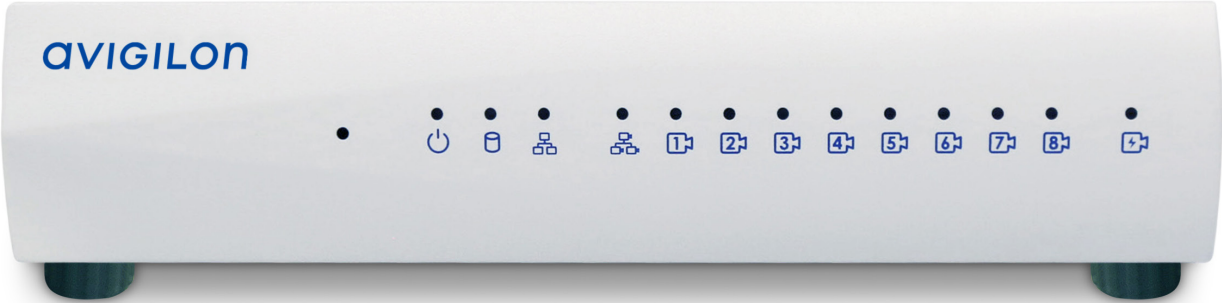

# ACC<sup>TM</sup> ES 8-Port Appliance

Avigilon Control Center<sup>TM</sup> (ACC) ES 8-port (8P) Appliance is the latest innovative addition to the ACC ecosystem providing a cost effective, secure and flexible solution for smaller size deployments. With up to 8 TB of storage and a powerful on board PoE switch, the ACC ES 8P Appliance is an easy to deploy solution that can fit many needs. The ACC ES 8P Appliance features signed and encrypted Linux<sup>®</sup>-based firmware providing a secure and trusted platform for distributed and internet connected deployments.

### KEY FEATURES

- High capacity storage with 4 and 8 TB options
- Provides up to 210 Mbps of total throughput
- Configured and pre-licensed with 8 channels of Avigilon Control Center (ACC) ENT\* video management software
- Ready for mobile connections out of the box with web endpoint technology built in
- Uses Avigilon's industry leading High Definition Stream Management (HDSM)<sup>TM</sup> technology
- Remote alerts provide instant notifications to any mobile device
- Ready to deploy out of the box with secure Linux-based firmware
- Easily installed in a rack with an optional rack-mounted tray with sliding rail system