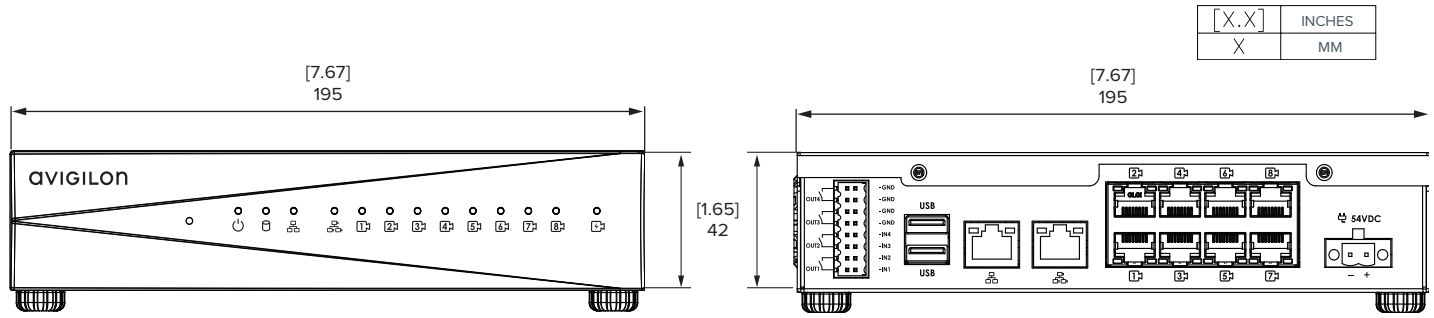

# ACC<sup>TM</sup> ES 8-Port Appliance

Avigilon Control Center<sup>TM</sup> (ACC) ES 8-port (8P) Appliance is the latest innovative addition to the ACC ecosystem providing a cost effective, secure and flexible solution for smaller size deployments. With up to 8 TB of storage and a powerful on board PoE switch, the ACC ES 8P Appliance is an easy to deploy solution that can fit many needs. The ACC ES 8P Appliance features signed and encrypted Linux<sup>®</sup>-based firmware providing a secure and trusted platform for distributed and internet connected deployments.

### KEY FEATURES

- High capacity storage with 4 and 8 TB options
- Provides up to 210 Mbps of total throughput
- Configured and pre-licensed with 8 channels of Avigilon Control Center (ACC) ENT\* video management software
- Ready for mobile connections out of the box with web endpoint technology built in
- Uses Avigilon's industry leading High Definition Stream Management (HDSM)<sup>TM</sup> technology
- Remote alerts provide instant notifications to any mobile device
- Ready to deploy out of the box with secure Linux-based firmware
- Easily installed in a rack with an optional rack-mounted tray with sliding rail system

# Outline Dimensions