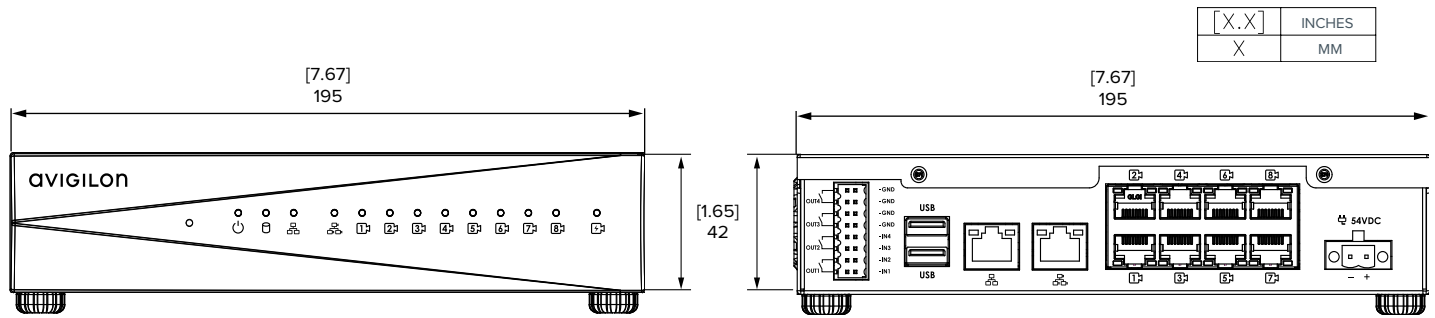

Outline Dimensions

Specifications

SYSTEM	HDD Storage	1 x 3.5 inch Serial ATA hard drive (4 or 8TB)		
	Recording Rate	130 Mbps		
	Stream Out Rate	80 Mbps		
	PoE+ Ports	8 x 10/100 Mbps		
	Total PoE Budget	120 W		
	Uplink	2 x 1 GbE		
	External I/O Terminals	4 digital inputs and 4 relay outputs		
MECHANICAL	Dimensions (LxWxH)	195 x 325 x 42 mm; 7.67 x 12.79 x 1.65 in		
	Weight	2.8 kg (unit); 6.17 lbs		
ELECTRICAL	System Power Input	100-240VAC; 2.5A; 50-60Hz		
	Power Supply	Single external, 54V		
	Power Consumption	40W minimum; 180W maximum		
ENVIRONMENTAL	Operating Temperature	0° C to 40° C (32° F to 104° F)		
	Storage Temperature	-20° C to 60° C (-4° F to 140° F)		
	Humidity	0 - 90% relative humidity (non-condensing)		
CERTIFICATIONS	Certifications/Directives	UL, cUL, CE, RoHS, WEEE		
	Safety	UL 60950-1, CSA 60950-1, IEC/EN 60950-1		
	Electromagnetic Emissions	FCC Part 15 Subpart B Class B, IC ICES-003 Class B, EN 55032 Class B, EN 61000-6-3, EN 61000-3-2, EN 61000-3-3		
	Electromagnetic Immunity	EN 55024, EN 61000-6-1		
SUPPORTED ACC FEATURES	System	8 cameras / device - Site support for up to 24 servers, 500 cameras and 100 defined users	10 client connections / device	
	Device Support	- Automatic device discovery - Avigilon HD H.264 cameras & encoders (up to 8)	- Avigilon HD H.264 Pro cameras - ONVIF® compliant cameras & encoders	
	Client	- Saved Views - Maps - Web pages	- Editable Site View - Intelligent Virtual Matrix - Collaborative investigations	
	Recording, Searching and Playback	- Hourly configurable recording schedule - Lossless recording - Intelligent motion search - Live export	- Thumbnail search - Event search - Alarm search - Multi-camera export	
	Integrations	All 3rd party integrations via the ACC SDK	Plus: - CommScope iPatch® - RS2 AccessIt! - DDS Amadeus 5 - DSX	
	Additional Features	- Email event notification - Digital input email trigger - Manual digital output trigger - Audio recording and talkdown	- Unlimited rule triggers - Redundant recording - Failover connections - Alarm escalation	
ORDERING INFORMATION	VMA-ENVR1-8P4	ACC ES 8-Port Appliance, 4TB		
	VMA-ENVR1-8P8	ACC ES 8-Port Appliance, 8TB		
	ENC-4P-H264	4-Port H.264 Video Encoder with 4 Audio Inputs and 4 Audio Outputs		
	VMA-ENVR1-8PPS	External Power Supply, ES 8P Appliance, 180W, No power cord		
	VMA-ENVR1-1URMS1	Rackmount shelf with sliding rail for ES 8P Appliance		

VMA-ENVR1-8Px-NA =

VMA-ENVR1-8Px-UK =

VMA-ENVR1-8Px-EU =

VMA-ENVR1-8Px-AU =