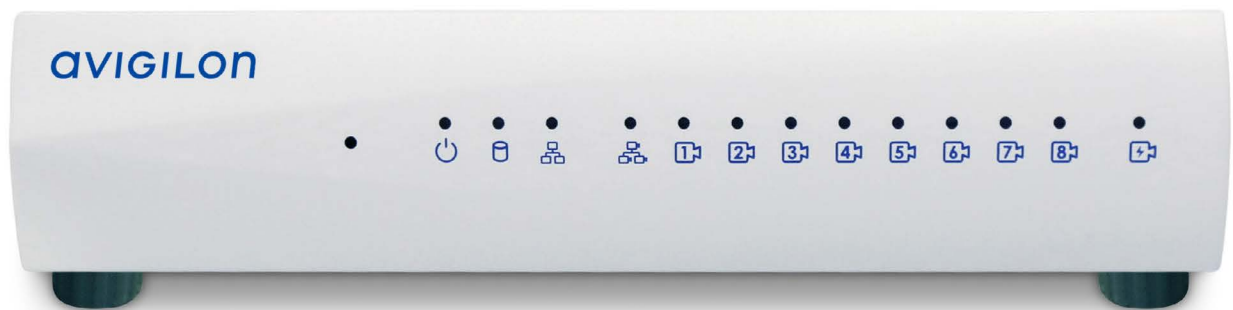

# ACC<sup>™</sup> ES 8-Port Appliance

Avigilon Control Center (ACC) Edge Solutions (ES) 8-port (8P) Appliance is the latest innovative addition to the ACC ecosystem providing a cost effective, secure and flexible solution for smaller size deployments. With up to 8 TB of storage and a powerful on board PoE switch, the ACC ES 8P Appliance is an easy to deploy solution that can fit many needs. The ACC ES 8P Appliance features signed and encrypted Linux<sup>®</sup>-based firmware providing a secure and trusted platform for distributed and internet connected deployments.

## KEY FEATURES

High capacity storage with 4 and 8 TB options

Provides up to 210 Mbps of total throughput

Configured and pre-licensed with Avigilon Control Center (ACC) video management software

Ready for mobile connections out of the box with web endpoint technology built in

Uses Avigilon's industry leading High Definition Stream Management (HDSM)<sup>™</sup> technology

Remote alerts provide instant notifications to any mobile device

Ready to deploy out of the box with secure Linux-based firmware

Easily installed in a rack with an optional rack-mounted tray with sliding rail system