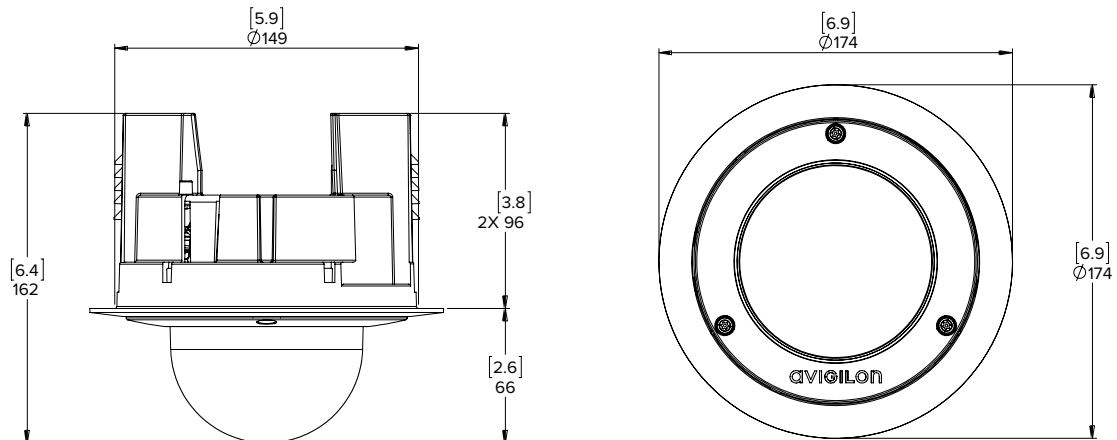

Outline Dimensions

Surface Mount

(H4SL-D / H4SL-DO + provided surface mount)

In-Ceiling Mount

(H4SL-D/H4SL-DO + H4SL-MT-DCIL)

[X.X]	INCHES
X	MM

NPT Adapter

(H4SL-D/H4SL-DO + H4SL-MT-NPTA)