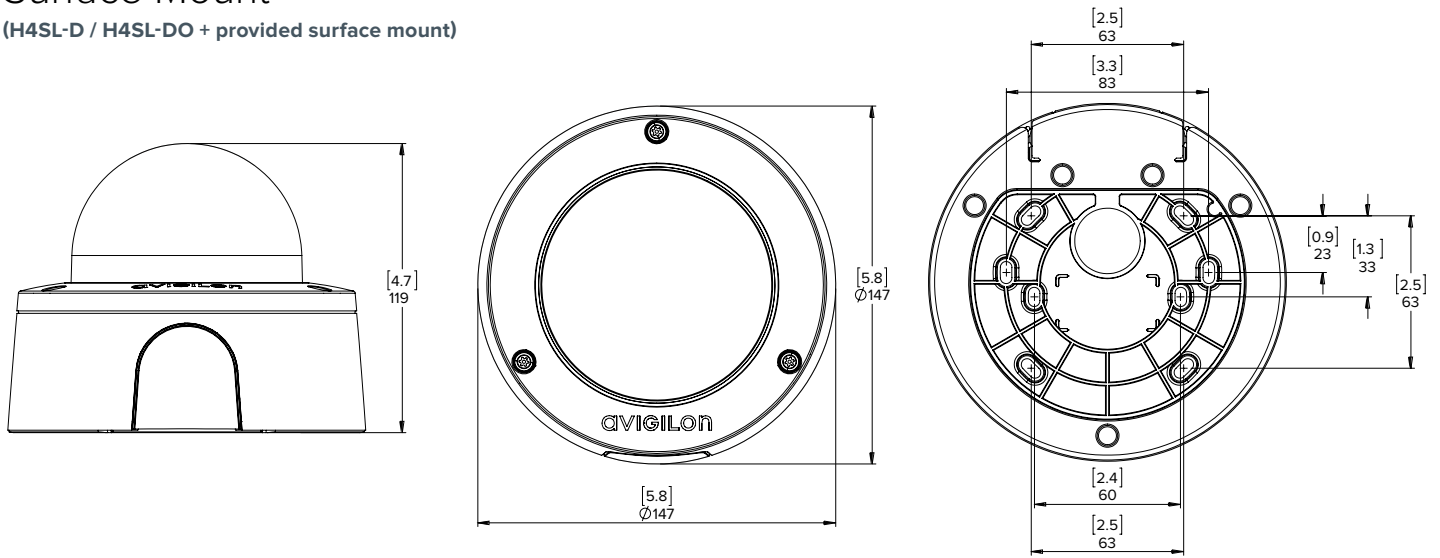

Outline Dimensions

Surface Mount

(H4SL-D / H4SL-DO + provided surface mount)