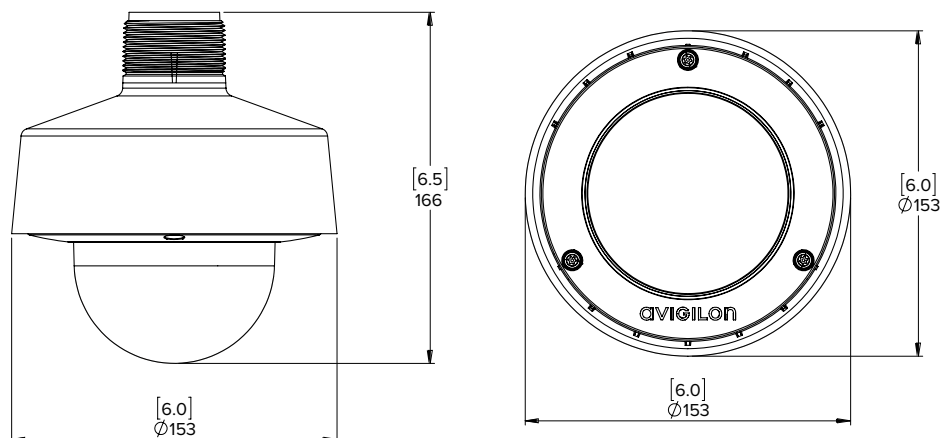

Outline Dimensions

Surface Mount

(H4SL-D / H4SL-DO + provided surface mount)

In-Ceiling Mount

(H4SL-D/H4SL-DO + H4SL-MT-DCIL)

[X.X]	INCHES
X	MM

NPT Adapter

(H4SL-D/H4SL-DO + H4SL-MT-NPTA)