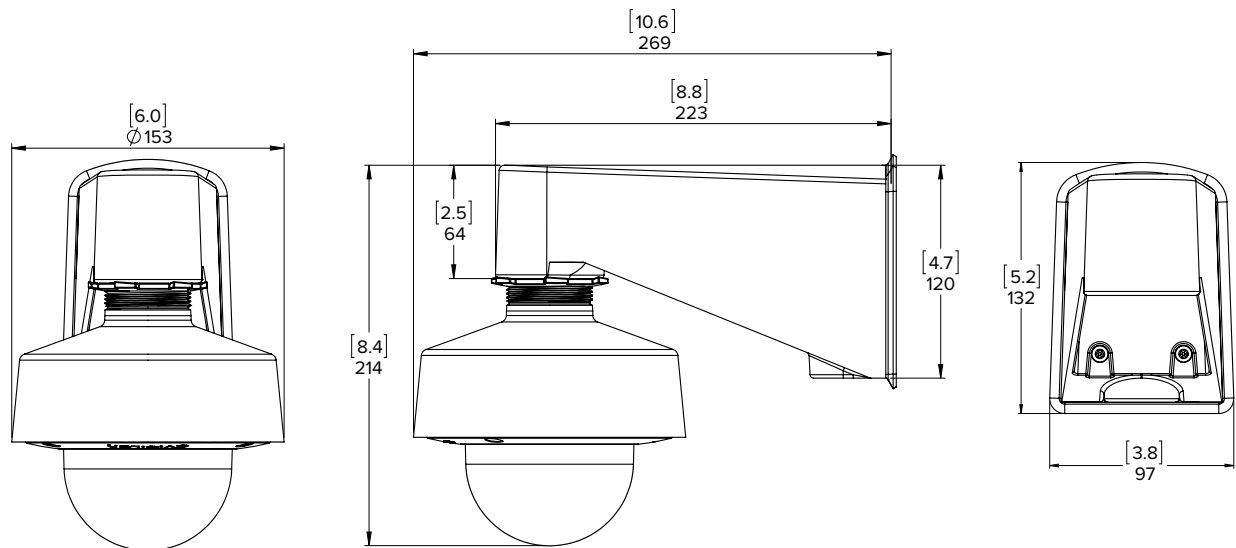

NPT Adapter and Pendant Wall Mount

(H4SL-D/H4SL-DO + H4SL-MT-NPTA + CM-MT-WALL1)

Ordering Information

	MP	WDR	LightCatcher Technology	Lens	IR	IP66	HDSM SmartCodec
1.3C-H4SL-D1	1.3	✓	✓	3 - 9 mm			✓
2.0C-H4SL-D1	2.0	✓	✓	3 - 9 mm			✓
3.0C-H4SL-D1	3.0	✓	✓	3 - 9 mm			✓
1.3C-H4SL-D1-IR	1.3	✓	✓	3 - 9 mm	✓		✓
2.0C-H4SL-D1-IR	2.0	✓	✓	3 - 9 mm	✓		✓
3.0C-H4SL-D1-IR	3.0	✓	✓	3 - 9 mm	✓		✓
1.3C-H4SL-DO1-IR	1.3	✓	✓	3 - 9 mm	✓	✓	✓
2.0C-H4SL-DO1-IR	2.0	✓	✓	3 - 9 mm	✓	✓	✓
3.0C-H4SL-DO1-IR	3.0	✓	✓	3 - 9 mm	✓	✓	✓
H4SL-MT-DCIL1	In-ceiling mounting adapter for the H4 SL dome camera						
H4SL-MT-NPTA1	NPT adapter for the H4 SL dome camera						
CM-MT-WALL1	Pendant wall mount						
H4-DC-CPNL1	Metal ceiling panel						
H4-MT-POLE1	Aluminum pole mounting bracket						
H4-MT-CRNR1	Aluminum corner mounting bracket						
H4-AC-WIFI2-NA	USB Wi-Fi adapter						
H4-AC-WIFI2-EU	USB Wi-Fi adapter						
H4SL-DD-SMOK1	Replacement outdoor smoke dome cover						
H4SL-DD-CLER1	Replacement outdoor clear dome cover						
H4SL-DI-SMOK1	Replacement indoor smoke dome cover						
H4SL-DI-CLER1	Replacement indoor clear dome cover						
H4SL-DO1-BASE	Replacement outdoor surface mount adapter						
H4SL-D1-BASE	Replacement indoor surface mount adapter