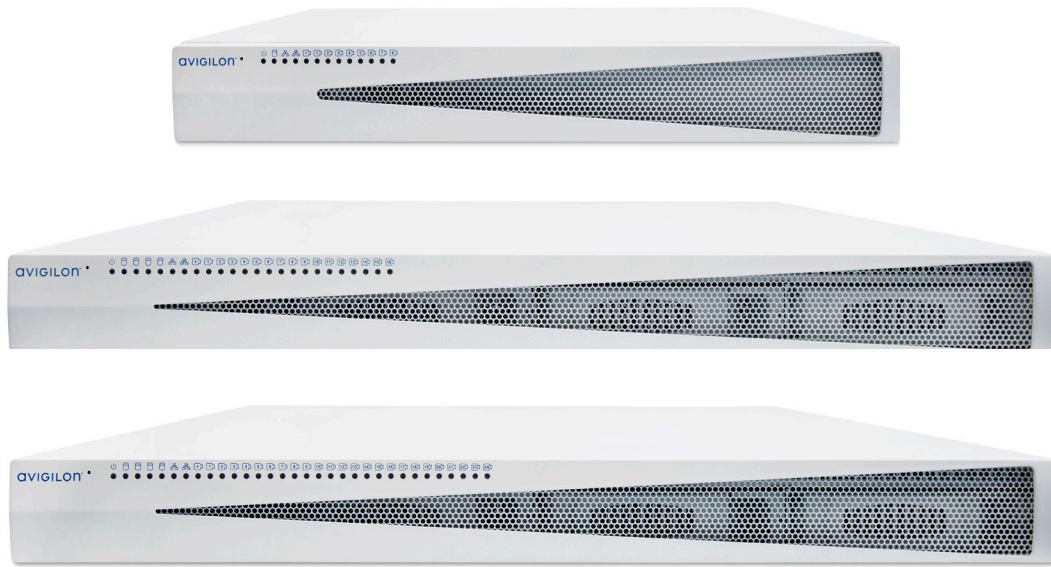

# Video Appliance

The new generation of Avigilon Video Appliances provide an all-in-one security solution with improved performance and higher capacity that help reduce installation time and overall complexity of the surveillance system. The Video Appliance line integrates our ACC<sup>TM</sup> video management software with a high-powered PoE switch and a client workstation to provide a cost effective recording and video management solution that is capable of supporting multi-megapixel IP cameras, up to our industry-leading 7K (30 megapixel) HD Pro camera line.

Avigilon Video Appliances can be easily added to an existing Avigilon video surveillance system, or as a standalone system for small to medium-scale surveillance deployments.

The compact and powerful 8-port model is an ideal turnkey solution for small video surveillance deployments.

The 16 and 24 port Pro models are suitable for larger installations requiring advanced functionality such as RAID protection, larger storage, increased camera support, and superior overall performance.

## KEY FEATURES

- Preloaded and configured with ACC Video Management Software
- High performance of up to 400 Mbps (16 and 24 port) and 200 Mbps (8 port) of total throughput – simultaneous recording, playback, and live streaming
- Up to 24TB of recording capacity with the 1U rack mount appliances and 8TB of recording capacity with the 8-port model
- Front-accessible video storage hard drive streamlines maintenance
- Includes digital alarm inputs and outputs for integration with external systems
- Solid State Drive OS volume ensures high speed operation
- Embedded managed switch with powered PoE outputs provide up to 30 Watts of power per port on all ports
- Includes high-performance RAID 5 technology that protects and enables access to a drive's data in the event of failure, even while the drive is being replaced and rebuilt\*
- Protected by a three-year warranty from Avigilon