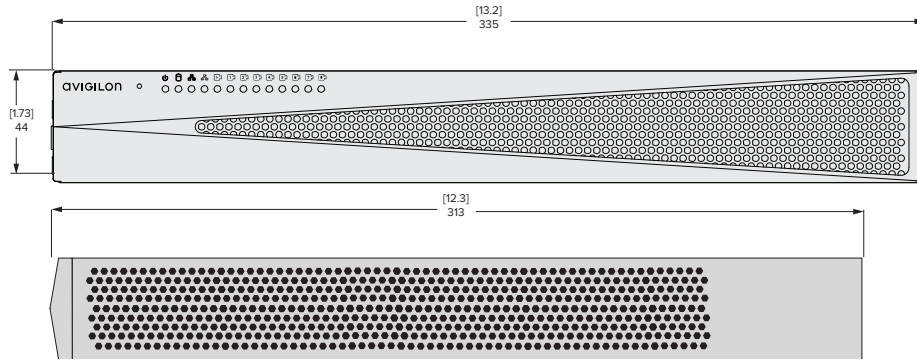

Outline Dimensions

Video Appliance — 8 Port

(VMA-AS3-8P)

[X.X]	INCHES
X	MM

Specifications

SYSTEM	Control Center Edition	Core; Standard and Enterprise compatible							
	Recording Rate	Up to 100 Mbps							
	Playback Rate	Up to 100 Mbps							
	Recording Image Rate	Up to 30 images per second per channel							
	Local Viewing	Yes							
	Operating System	Microsoft® Windows 10 IoT Enterprise							
	Hard Disk Drive Configuration	1 × 3.5" SATA							
	Recording Storage Capacity	Up to 8 TB							
	Memory	8 GB DDR4							
	Video Outputs	2 × HDMI ports							
	PoE+ Ports	8 × 10/100/1000 Mbps (IEEE 802.3at)							
	PoE Output	Up to 30W/Port (120W Total)							
	Camera Network Uplink	10/100/1000 Mbps							
	Corporate Network Uplink	10/100/1000 Mbps							
	External I/O Terminals	4 × Digital Inputs (25Vdc max.) and 4 × Relay Outputs (24Vdc/1A max.)							
	Switch Control	Managed Switch with Web-based UI							
	USB	2 × USB 3.0							
	MECHANICAL	Form Factor	Small form factor						
Dimensions (LxWxH)		313 mm × 335 mm × 44 mm; 12.30" × 13.2" × 1.73"							
Weight		3 kg; 6.4 lb							
ELECTRICAL	Power Input	100 to 240 VAC, 50/60 Hz							
	Power Supply	Single non-redundant							
	Power Consumption	80 W min.; 200 W max.							
ENVIRONMENTAL	Operating Temperature	0°C to 40°C (32°F to 104°F)							
	Storage Temperature	-40°C to 65°C (-40°F to 149°F)							
	Humidity	10 - 90% Relative humidity (non-condensing)							
CERTIFICATIONS	Certifications/Directives	UL	cUL	CE	RoHS	WEEE	RCM		
	Safety	UL 62368-1	CSA 62368-1	IEC/EN 62368-1					
	Electromagnetic Emissions	(Class B) FCC Part 15 Subpart B		IC ICES-003	EN 55032	EN 61000-6-3	EN 61000-3-2	EN 61000-3-3	
	Electromagnetic Immunity	EN 55024	EN 61000-6-2						
ORDERING INFORMATION	PRODUCTS								
	VMA-AS3-8P2	HD Video Appliance 8 Port 2 TB							
	VMA-AS3-8P4	HD Video Appliance 8 Port 4 TB							
	VMA-AS3-8P8	HD Video Appliance 8 Port 8 TB							
	ACCESSORIES								
	RMS1U-B-AS3-8P	1U Rack Mountable Shelf for HDVA3 8-port							
	ENC-4P-H264	4-Port H.264 Video Encoder with 4 Audio Inputs and 4 Audio Outputs							
	ENC-BRK1U	1U Rack Mountable Bracket for 3 ENC-4P-H264							
	VMA-AS3-HDD02	HDVA3, 2TB Hard Drive Compatible with 8-Port, 16-Port							
	VMA-AS3-HDD04	HDVA3, 4TB Hard Drive Compatible with 8-Port, 16-Port, 24-Port							
VMA-AS3-HDD08	HDVA3, 8TB Hard Drive Compatible with 8-Port, 24-Port								
PS-270W-AS3-8P	HDVA3, 8-Port Power Supply - no power cord