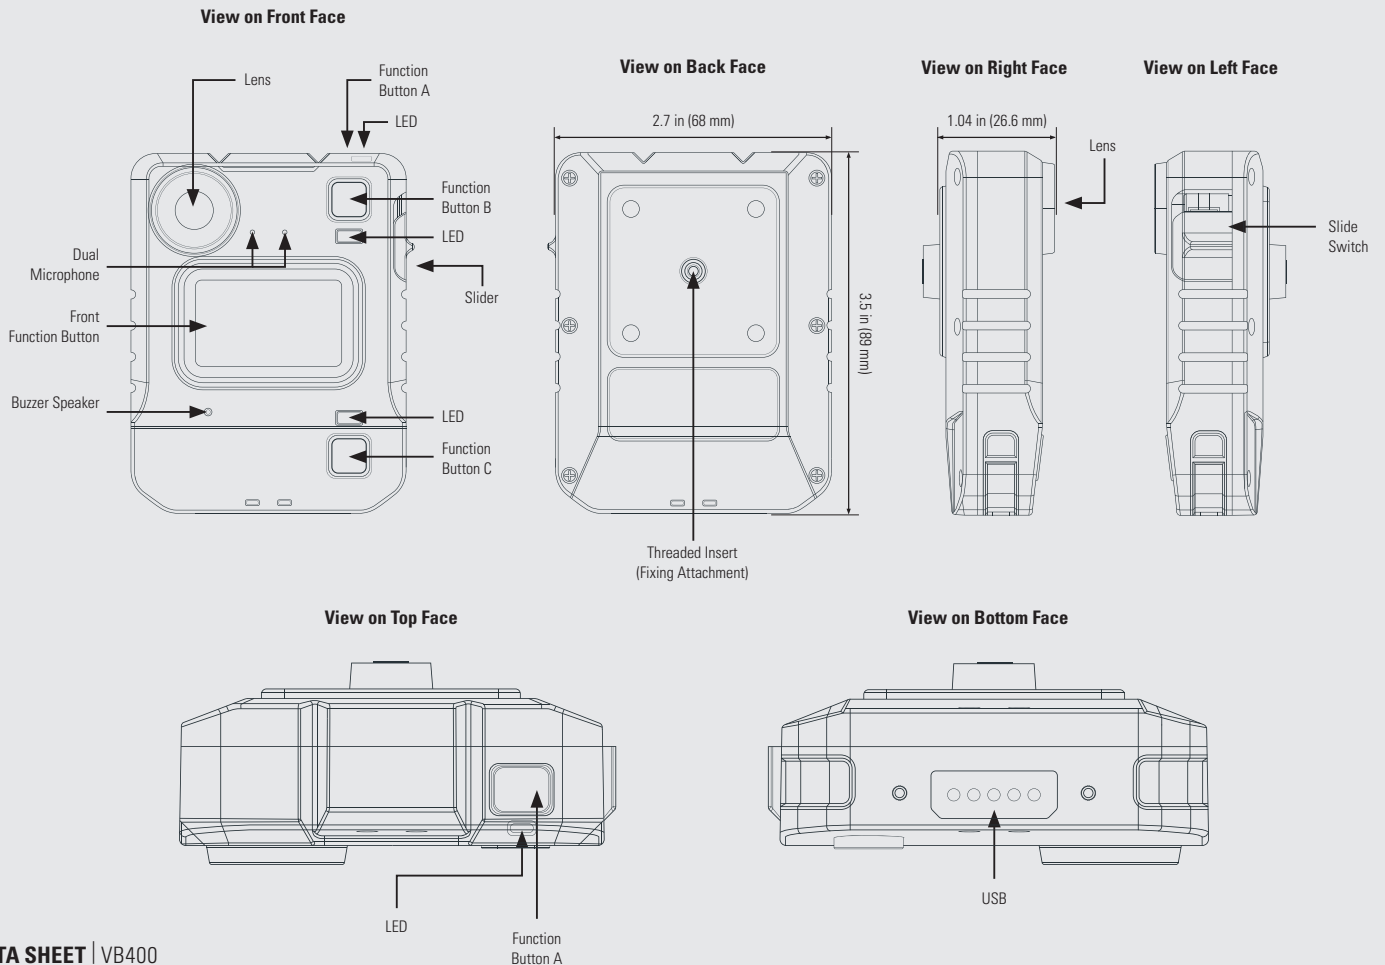

VIDEO AND RECORDING

Video Recording Format	H.264 format with H.265 in future release
Resolution	1920 x 1080 p, 1280 x 720 p and 640 x 360 p
Frame Rate	25 or 30 frames per second
Recording Storage Capacity	64 GB

APPROVALS AND ENVIRONMENTAL

Ingress Protection	IP67
Environmental Temperature Operational Rating	Operating: -4°F to +122°F; (-20°C to +50°C) Charging: +32°F to +77°F (0°C to +25°C)
Drop Tested	Tested to MIL STD 810G

WI-FI® FEATURES

Wi-Fi Specifications	802.11 a/b/g/n (2.4GHz & 5GHz)
Wi-Fi Security	WPA2-PSK
Wi-Fi Streaming	640 x 360 25 or 30 fps

SECURITY

Network Data Security on USB Storage Media	VB400 does not appear as a USB storage device, and cannot receive files whilst connected to a Wi-Fi network
Digital Evidence Integrity Chain	Full audit trail with generated check-sums and watermarked evidential outputs
Audit Trail	Usage, operations and recording details all audit-logged and indexed
Video Downloading Protected by Encryption	AES, encrypted keys specific to base station
Recordings View, Copy and Deletion Ability	The VB400 wearer cannot access, view or delete any recordings directly from the device
Storage Media Access	Sealed unit with no user access to storage media
Compliance	NDAA / TAA compliant, manufactured in Canada