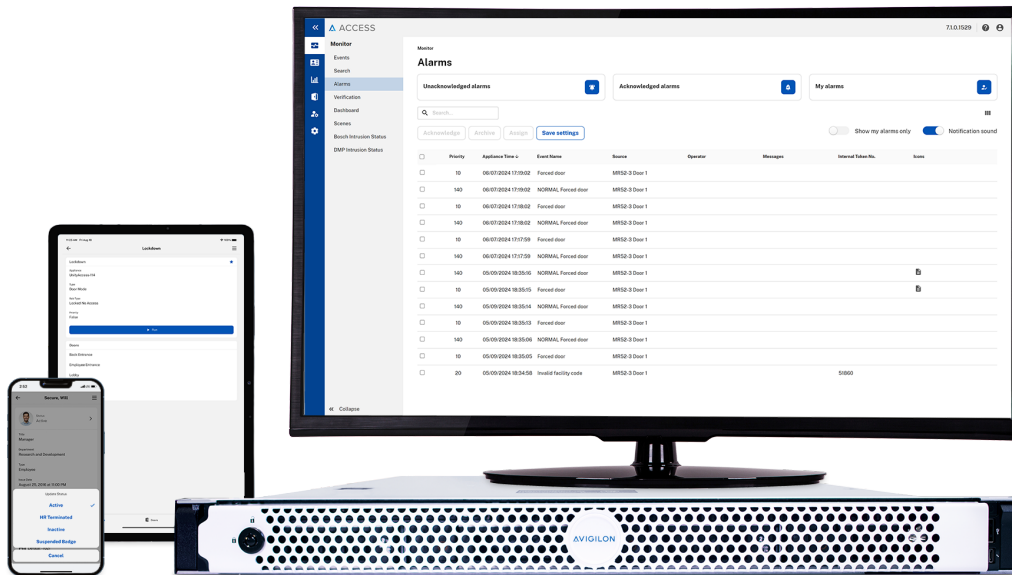

Avigilon Unity Access 7 Professional Appliances

For small-sized systems, a professional appliance is a great solution for providing secure and reliable system storage. The Avigilon Unity Access Professional appliance is a web-based, on-premise access control network appliance designed for systems with up to 50 readers. Its compact size makes it ideal for small spaces, while its energy efficiency helps ensure cost-effectiveness.

Manage facility access privileges with ease anytime, anywhere. Use any device with a web browser, including Firefox, Safari, Chrome or Edge, so there is no need to be tied to a dedicated client workstation.

Features

OPEN ARCHITECTURE

Leverages open field hardware investments.

TURNKEY SOLUTION

All-in-one appliance pre-installed with Unity Access software from Motorola Solutions.

SCALABILITY

Desktop machine offers an ideal starting point for smaller businesses with the flexibility to expand as needs change.