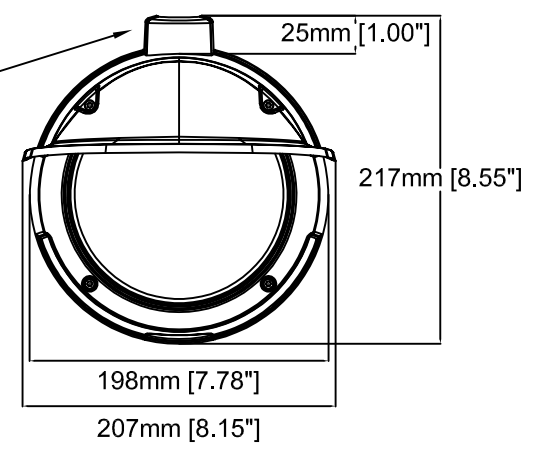

The adapter can also be mounted 180 degrees from this starting position

AXIS P3807-PVE Network Camera

Revision	v.01	Revision date	2017-12-21
Paper size	A4	Release date	2018-03-01
Created by	JOT	Scale	1:5