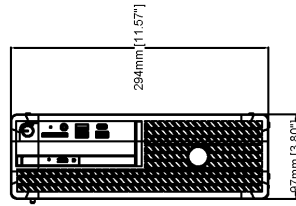

Revision	v.01	Revision date	2022-12-05
Paper size	A4	Release date	2022-12-05
Created by	MS	Scale	1:7

© 2022 Axis Communications

AXIS® COMMUNICATIONS
www.axis.com
AXIS S9302