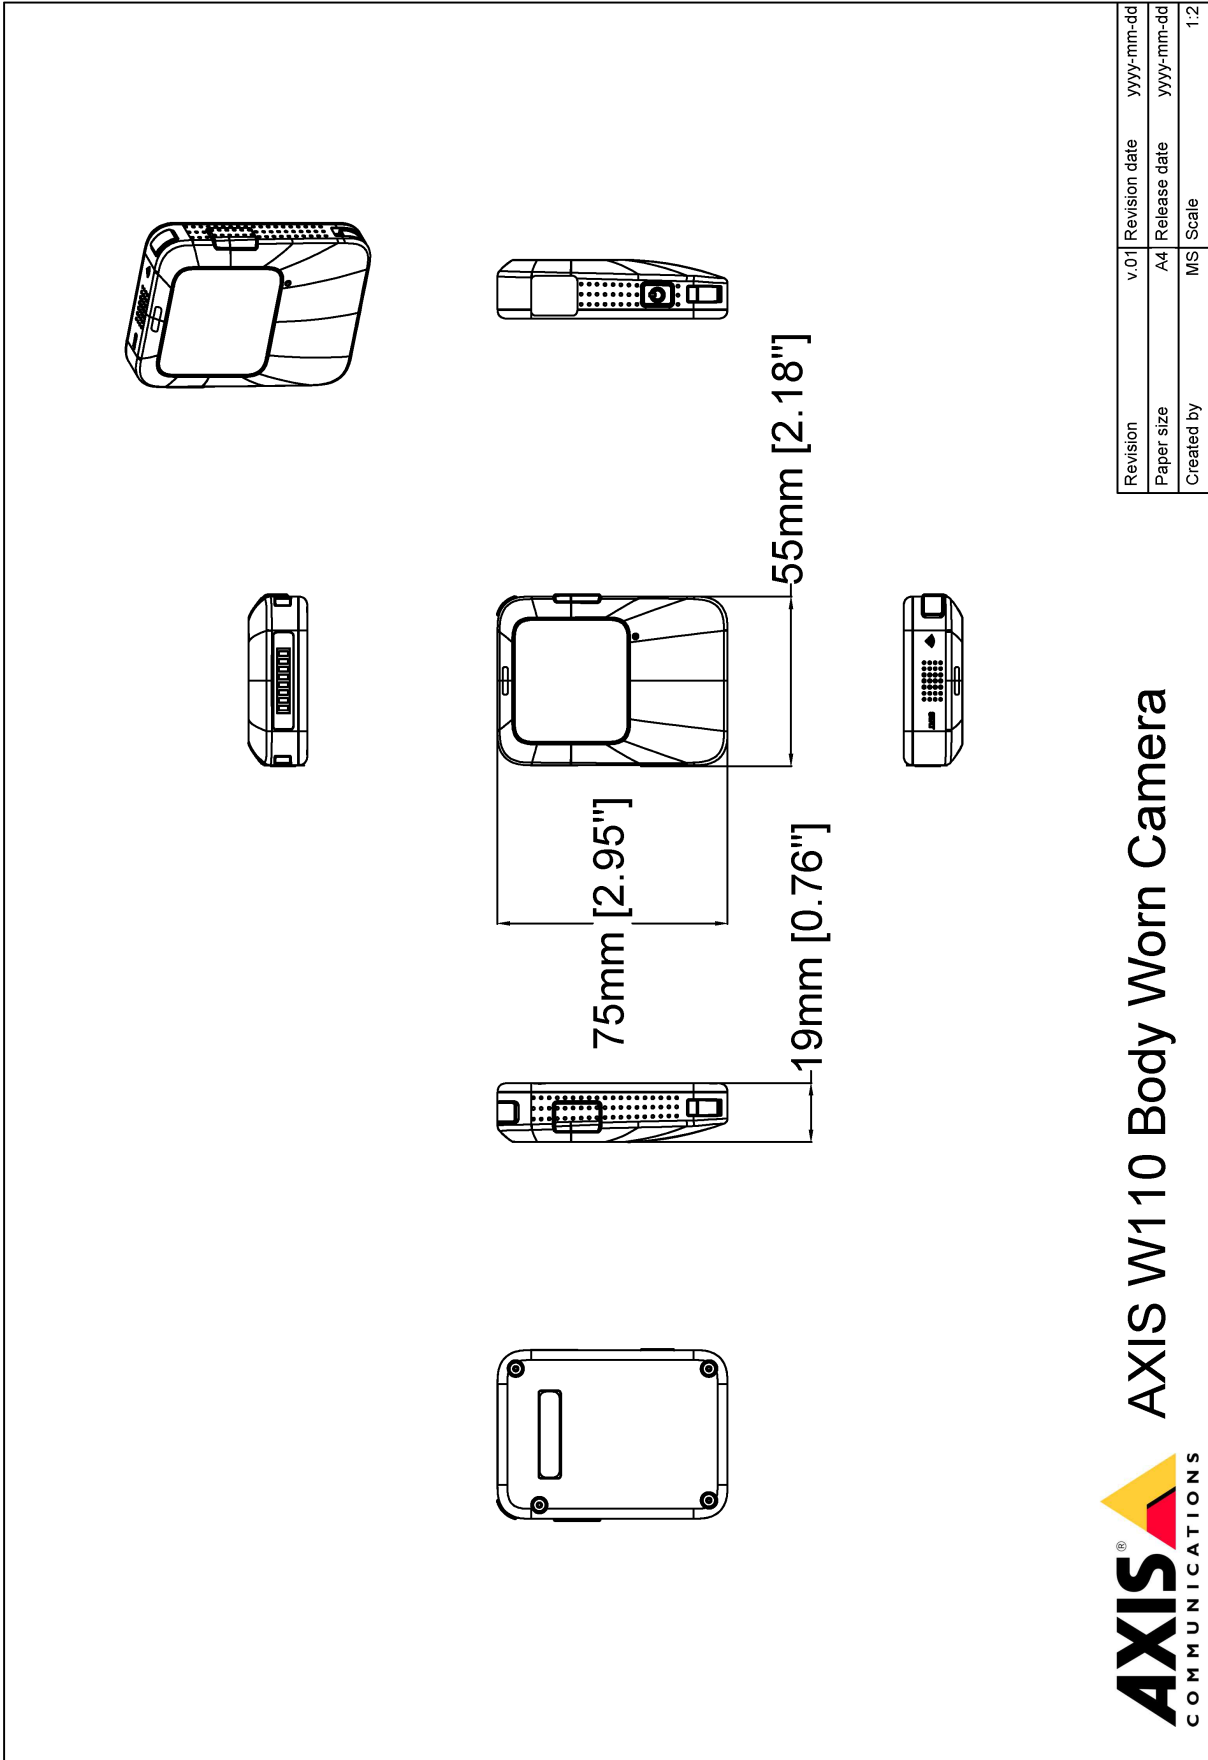

AXIS W110 Body Worn Camera

Made for a safer workplace

AXIS W110 Body Worn Camera is a lighter, friendlier wearable camera for protecting staff and reducing bad behavior. It brings the benefits of wearable cameras to the workplace in sectors like retail, healthcare, transportation, and more. AXIS W110 Body Worn Camera deters, protects, and documents. Wearers and the public feel they're not alone, which contributes to a sense of well-being and a more peaceful workplace. AXIS W110 Body Worn Camera offers excellent image and audio quality with exceedingly sharp images and clear audio for forensic usability. The system features signed firmware and video, secure key storage, and true end-to-end encryption to ensure video integrity.

Dimension drawing

© 2023 Axis Communications

AXIS COMMUNICATIONS
www.axis.com
AXIS W110 Body Worn Camera