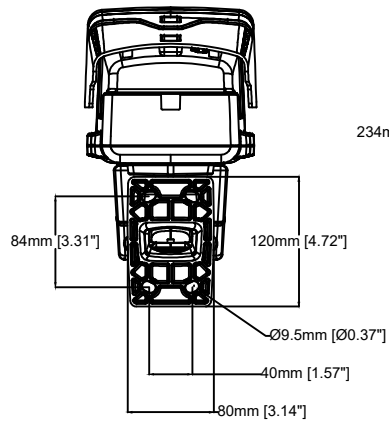

Revision	v.01	Revision date	2023-01-04
Paper size	A4	Release date	2023-01-04
Created by	MS	Scale	1:7

Revision	v.01	Revision date	2023-01-04
Paper size	A4	Release date	2023-01-04
Created by	MS	Scale	1:7