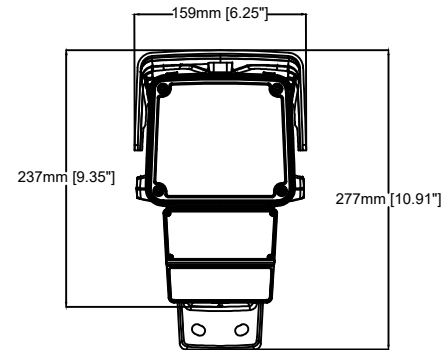

Revision	v.01	Revision date	2023-01-04
Paper size	A4	Release date	2023-01-04
Created by	MS	Scale	1:7

Revision	v.01	Revision date	2023-01-04
Paper size	A4	Release date	2023-01-04
Created by	MS	Scale	1:7