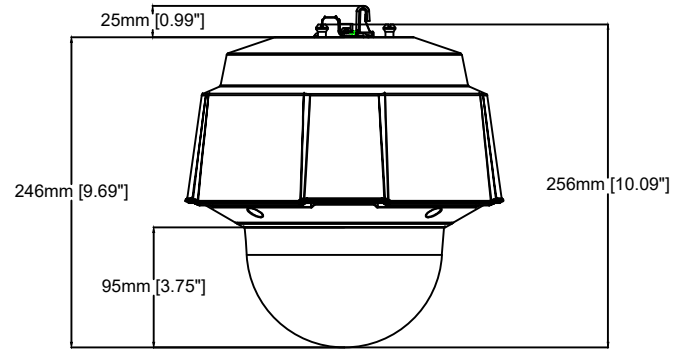

Dimensions include
removable sun cover

Revision	v.01	Revision date	2019-09-13
Paper size	A4	Release date	2019-09-13
Created by	JSK	Scale	1:7