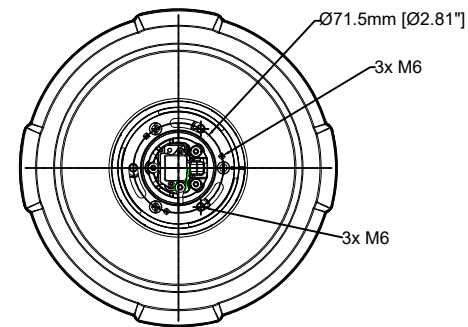

Dimensions include
removable sun cover

Revision	v.01	Revision date	2019-09-13
Paper size	A4	Release date	2019-09-13
Created by	JSK	Scale	1:7