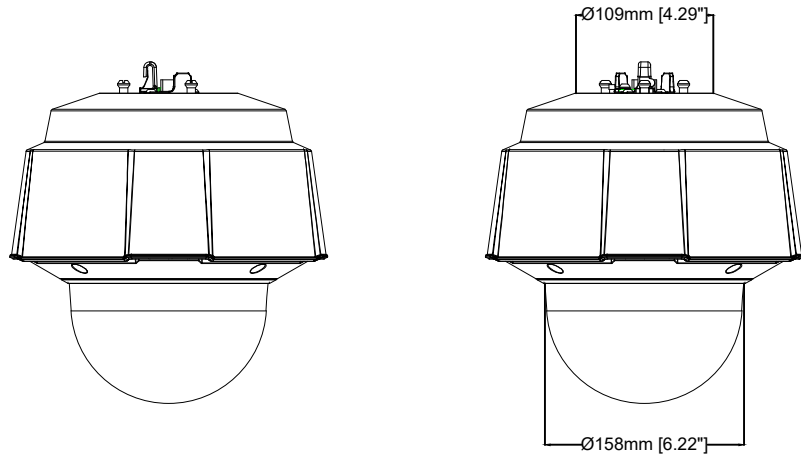

Dimensions include
removable sun cover

Revision	v.01	Revision date	2019-09-13
Paper size	A4	Release date	2019-09-13
Created by	JSK	Scale	1:7