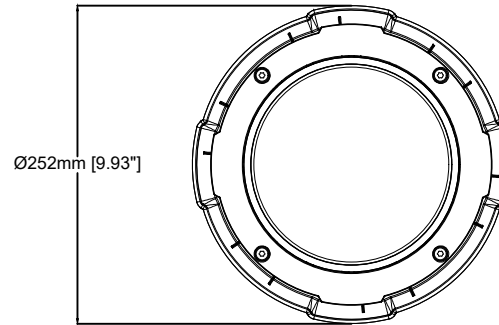

Dimensions include
removable sun cover

Revision	v.01	Revision date	2019-09-13
Paper size	A4	Release date	2019-09-13
Created by	JSK	Scale	1:7