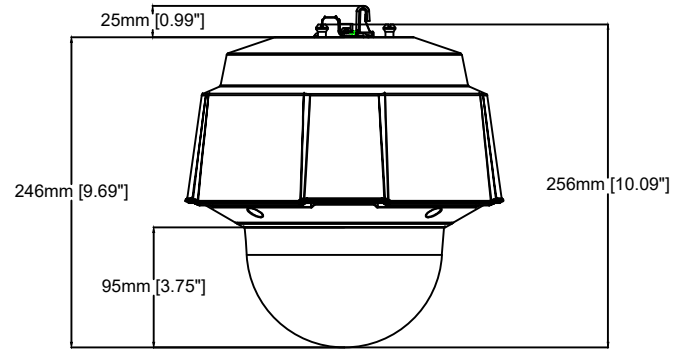

Dimensions include  
removable sun cover

Revision	v.01	Revision date	2019-06-24
Paper size	A4	Release date	2019-06-24
Created by	JSK	Scale	1:7