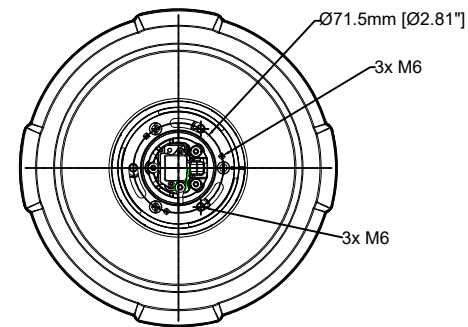

Dimensions include  
removable sun cover

Revision	v.01	Revision date	2019-06-24
Paper size	A4	Release date	2019-06-24
Created by	JSK	Scale	1:7