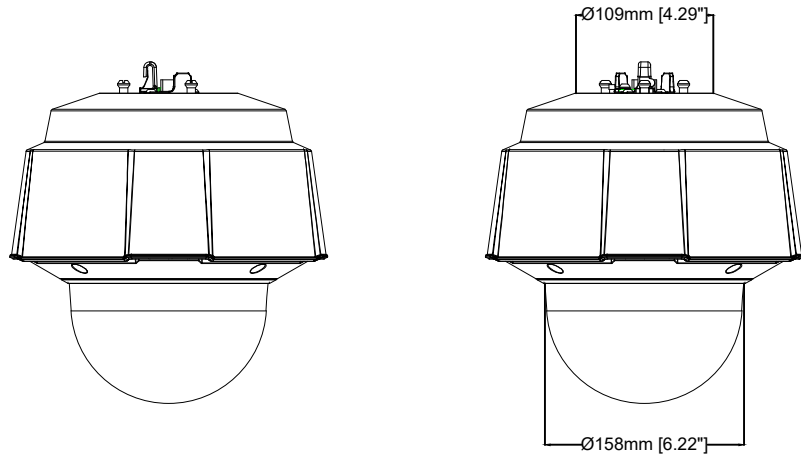

Dimensions include  
removable sun cover

Revision	v.01	Revision date	2019-06-24
Paper size	A4	Release date	2019-06-24
Created by	JSK	Scale	1:7