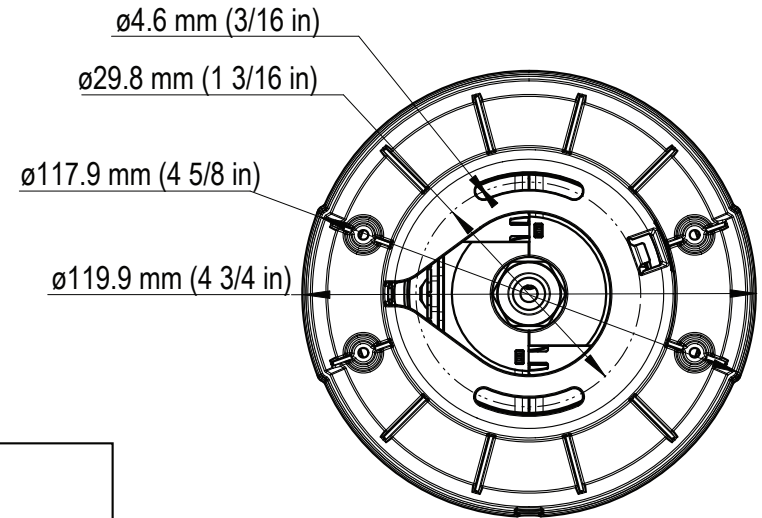

Mounting Adapter

# AXIS F4005 Dome Sensor Unit

29 DECEMBER, 2015 Scale 1:2