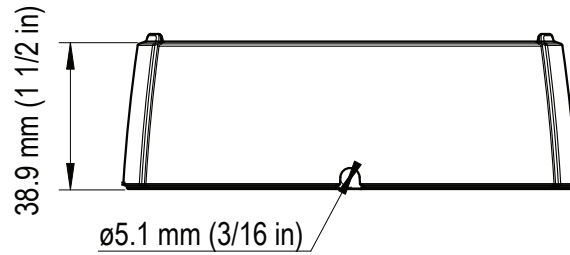

# AXIS F4005 Dome Sensor Unit

29 DECEMBER, 2015 Scale 1:2