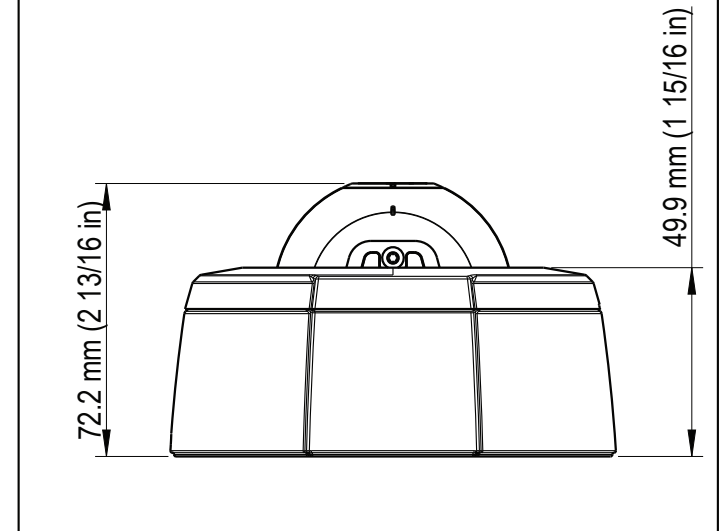

# AXIS F4005 Dome Sensor Unit

29 DECEMBER, 2015 Scale 1:2