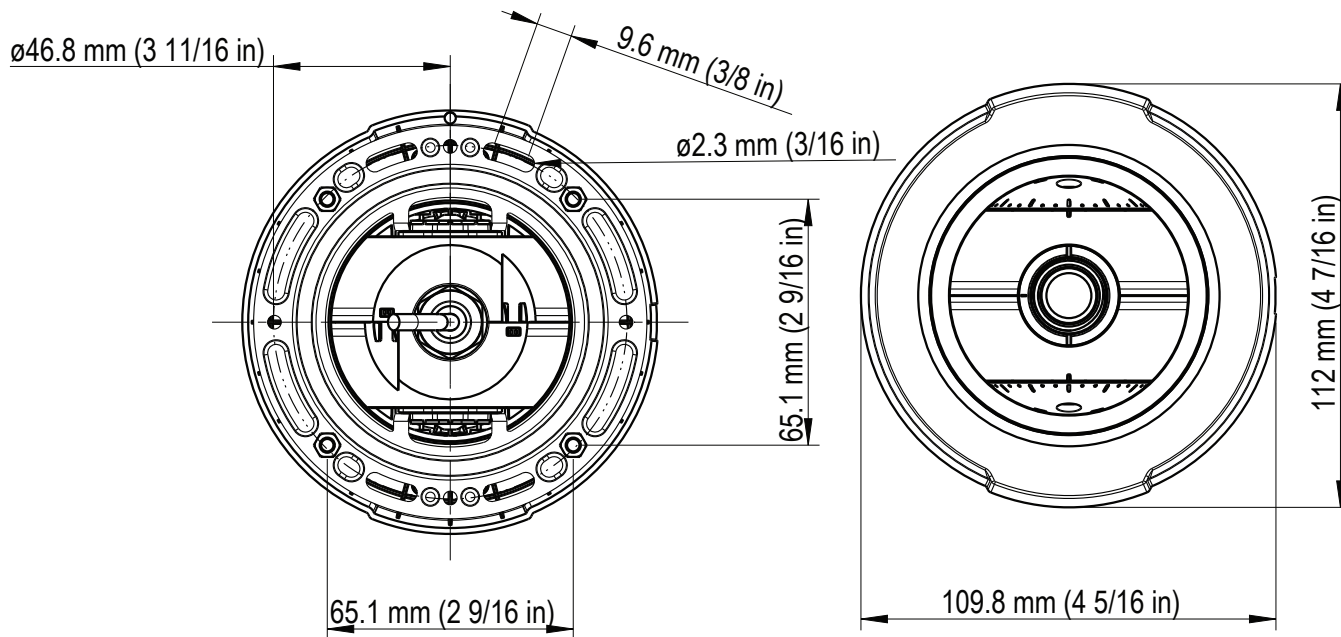

Mounting Adapter

# AXIS F4005 Dome Sensor Unit

29 DECEMBER, 2015 Scale 1:2