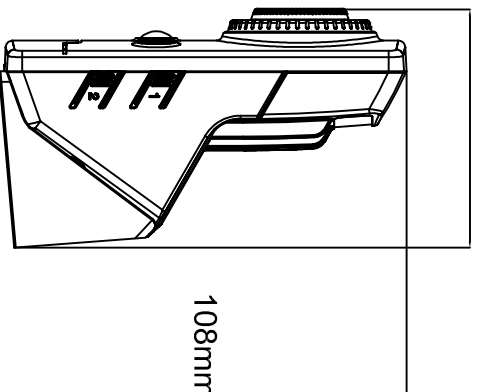

30mm [1.20"]

Ø3mm [Ø0.13"]

63mm [2.48"]

108mm [4.25"]

46mm [1.82"]

60mm [2.38"]

12mm [0.49"]

9mm [0.36"]

10mm [0.39"] 5mm [0.18"]

3mm [0.11"]

63mm [2.48"]

20mm [0.79"]

AXIS M1065-LW Network Camera

| | | | |
|------------|------|---------------|------------|
| Revision | v.01 | Revision date | 2017-09-29 |
| Paper size | A4 | Release date | 2016-02-07 |
| Created by | JOT | Scale | 1:2 |