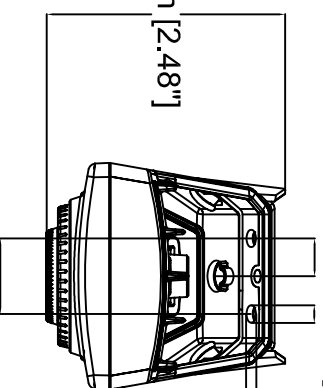

30mm [1.20"]

Ø3mm [Ø0.13"]

63mm [2.48"]

108mm [4.25"]

46mm [1.82"]

60mm [2.38"]

12mm [0.49"]

9mm [0.36"]

10mm [0.39"] 5mm [0.18"]

3mm [0.11"]

63mm [2.48"]

20mm [0.79"]

AXIS M1065-LW Network Camera

| | | | |
|------------|------|---------------|------------|
| Revision | v.01 | Revision date | 2017-09-29 |
| Paper size | A4 | Release date | 2016-02-07 |
| Created by | JOT | Scale | 1:2 |