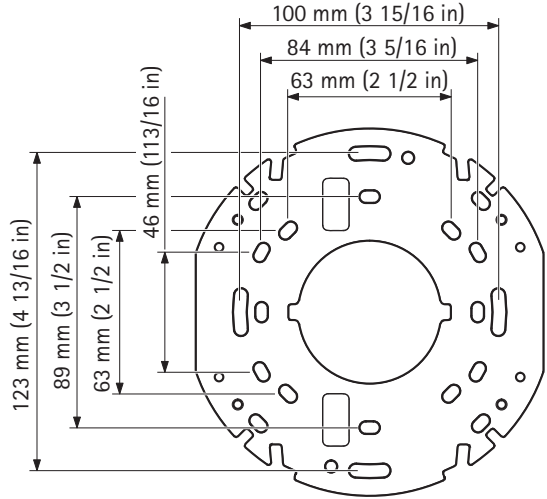

Detailed measurements

AXIS P3224-LV, P3225-LV

Network Camera

13 MARCH, 2015