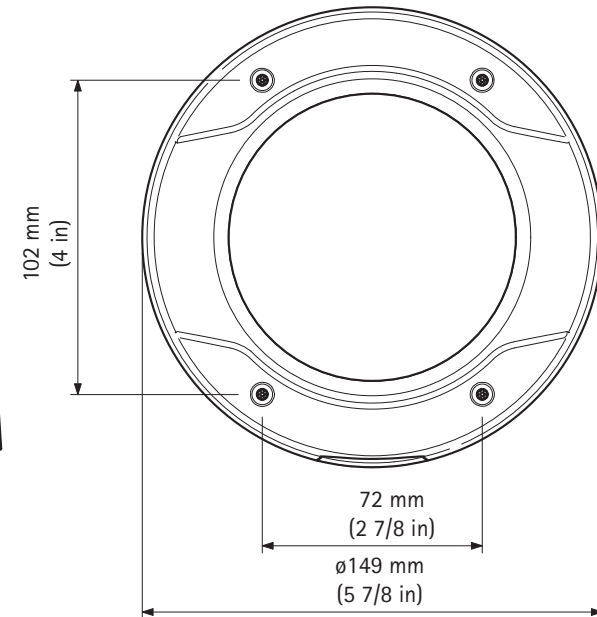

Detailed measurements

AXIS P3224-LV, P3225-LV

Network Camera

13 MARCH, 2015