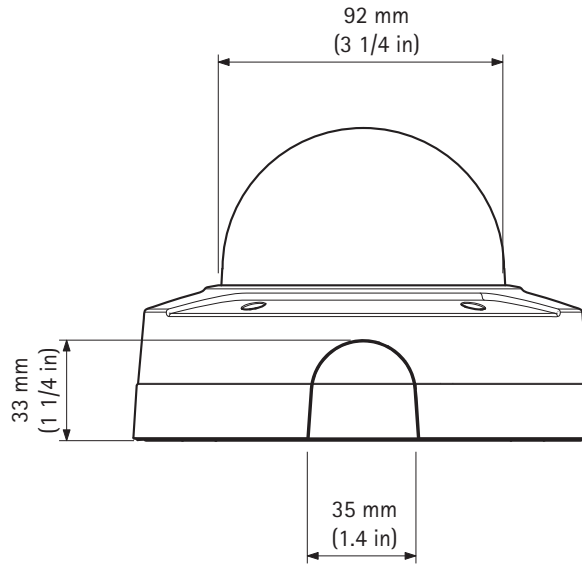

Detailed measurements

AXIS P3224-LV, P3225-LV

Network Camera

13 MARCH, 2015