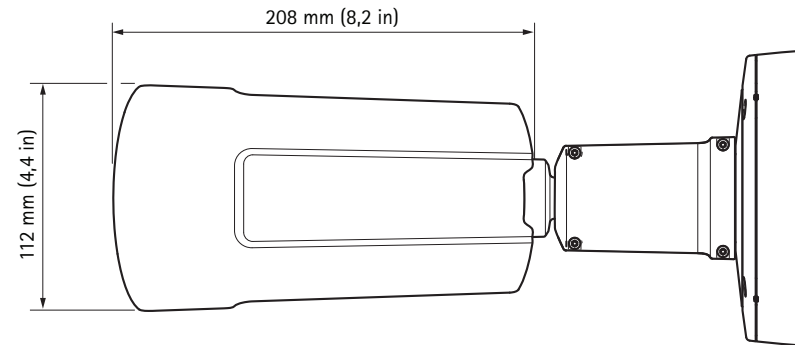

Detailed Measurements

AXIS Q1932-E Network Cameras

17 JUNE, 2014