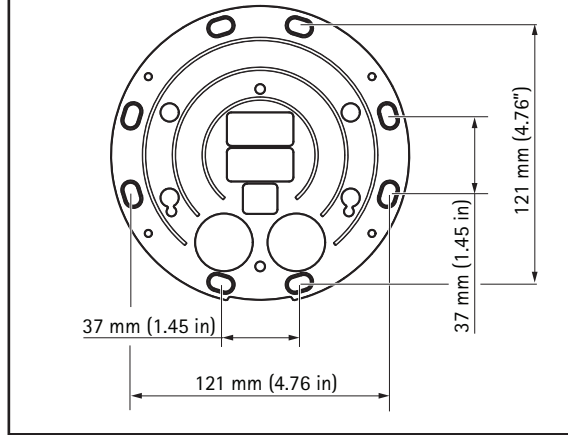

Detailed Measurements

AXIS Q1932-E Network Cameras

17 JUNE, 2014