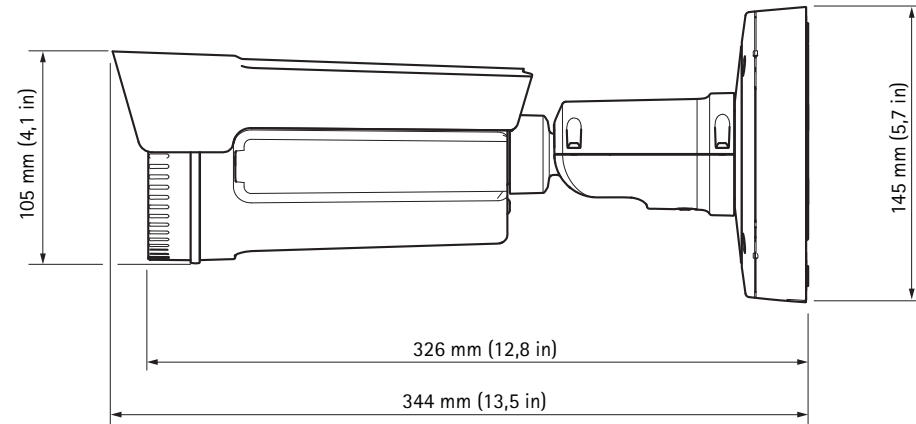

Detailed Measurements

AXIS Q1932-E Network Cameras

17 JUNE, 2014