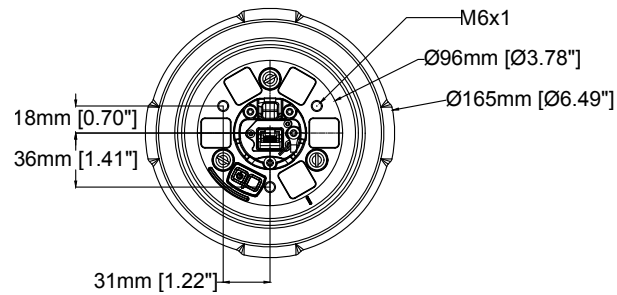

Ø155mm [Ø6.10"]

AXIS Q6124-E PTZ Network Camera

Revision	v.02	Revision date	2018-05-25
Paper size	A4	Release date	2017-10-01
Created by	KAN	Scale	1:5