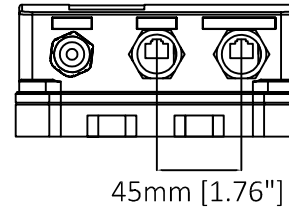

70mm [2.75"]

225mm [8.84"]

214mm [8.41"]

149mm [5.88"]

AXIS T8124-E Outdoor Midspan 60 W

Revision	v.02	Revision date	2017-11-22
Paper size	A4	Release date	2017-04-16
Created by	JOT	Scale	1:4