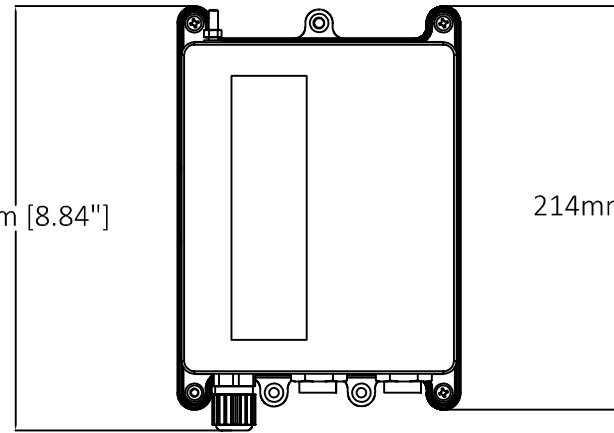

70mm [2.75"]

225mm [8.84"]

214mm [8.41"]

149mm [5.88"]

AXIS T8124-E Outdoor Midspan 60 W

Revision	v.02	Revision date	2017-11-22
Paper size	A4	Release date	2017-04-16
Created by	JOT	Scale	1:4