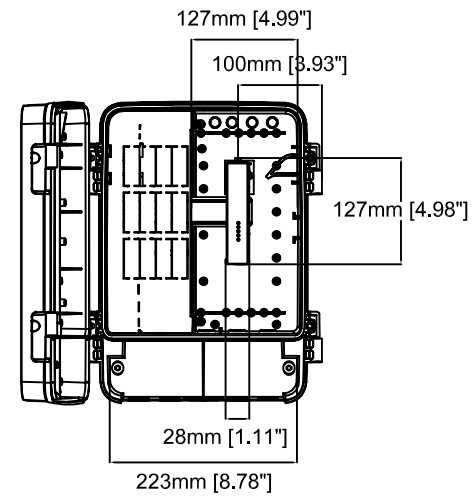

# AXIS T98A15-VE Media Converter Cabinet A

Revision	v.01	Revision date	2017-10-26
Paper size	A4	Release date	2012-06-30
Created by	JOT	Scale	1:7

Cabinet Door, T98A05,  
can be installed on either side of the cabinet.

100°mm

366mm [14.41"]

358mm [14.09"]

107mm [4.19"]

264mm [10.40"]

127mm [4.99"]

100mm [3.93"]

127mm [4.98"]

28mm [1.11"]

223mm [8.78"]