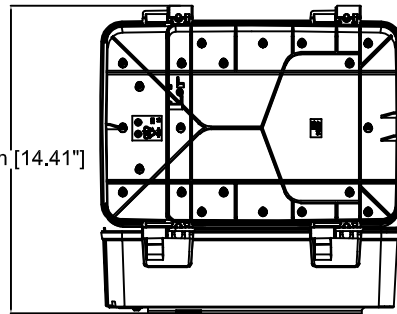

# AXIS T98A15-VE Media Converter Cabinet A

Revision	v.01	Revision date	2017-10-26
Paper size	A4	Release date	2012-06-30
Created by	JOT	Scale	1:7

Cabinet Door, T98A05,  
can be installed on either side of the cabinet.

100°mm

366mm [14.41"]

358mm [14.09"]

107mm [4.19"]

264mm [10.40"]

127mm [4.99"]

100mm [3.93"]

127mm [4.98"]

28mm [1.11"]

223mm [8.78"]