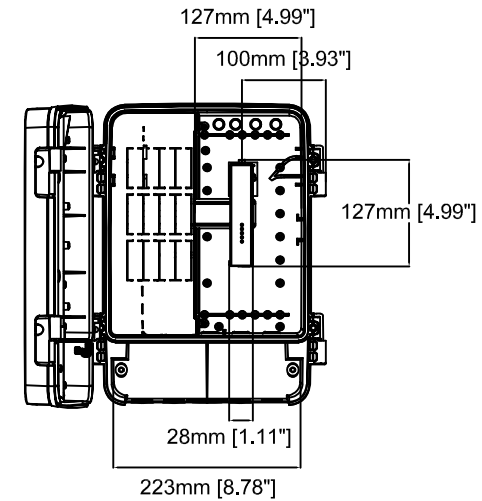

Cabinet Door, T98A08,
can be installed on either side of the cabinet.

100°mm

366mm [14.41"]

361mm [14.20"]

94mm [3.70"]

264mm [10.40"]

127mm [4.99"]

100mm [3.93"]

127mm [4.99"]

28mm [1.11"]

223mm [8.78"]

AXIS T98A18-VE Media Converter Cabinet A

Revision	v.01	Revision date	62017-10-25
Paper size	A4	Release date	2012-06-30
Created by	JOT	Scale	1:9