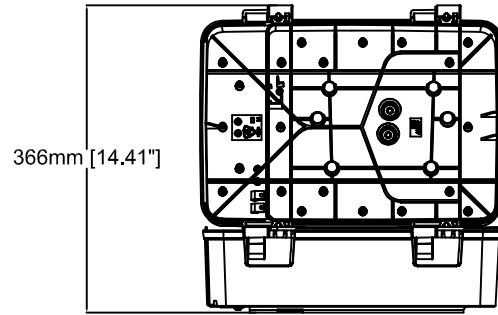

AXIS T98A18-VE Media Converter Cabinet A

Revision	v.01	Revision date	2017-10-26
Paper size	A4	Release date	2012-06-30
Created by	JOT	Scale	1:5

AXIS T98A18-VE Media Converter Cabinet A

Revision	v.01	Revision date	2017-10-26
Paper size	A4	Release date	2012-06-30
Created by	JOT	Scale	1:8

Cabinet Door, T98A08,
can be installed on either side of the cabinet.

100°mm

366mm [14.41"]

361mm [14.20"]

94mm [3.70"]

264mm [10.40"]

127mm [4.99"]

100mm [3.93"]

127mm [4.99"]

28mm [1.11"]

223mm [8.78"]

AXIS T98A18-VE Media Converter Cabinet A

Revision	v.01	Revision date	62017-10-25
Paper size	A4	Release date	2012-06-30
Created by	JOT	Scale	1:9