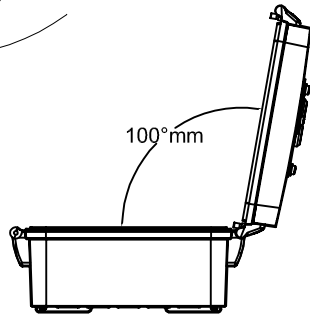

AXIS T98A18-VE Media Converter Cabinet A

Revision	v.01	Revision date	2017-10-26
Paper size	A4	Release date	2012-06-30
Created by	JOT	Scale	1:5

AXIS T98A18-VE Media Converter Cabinet A

Revision	v.01	Revision date	2017-10-26
Paper size	A4	Release date	2012-06-30
Created by	JOT	Scale	1:8

Cabinet Door, T98A08,
can be installed on either side of the cabinet.

100°mm

366mm [14.41"]

361mm [14.20"]

94mm [3.70"]

264mm [10.40"]

127mm [4.99"]

100mm [3.93"]

127mm [4.99"]

28mm [1.11"]

223mm [8.78"]

AXIS T98A18-VE Media Converter Cabinet A

Revision	v.01	Revision date	62017-10-25
Paper size	A4	Release date	2012-06-30
Created by	JOT	Scale	1:9