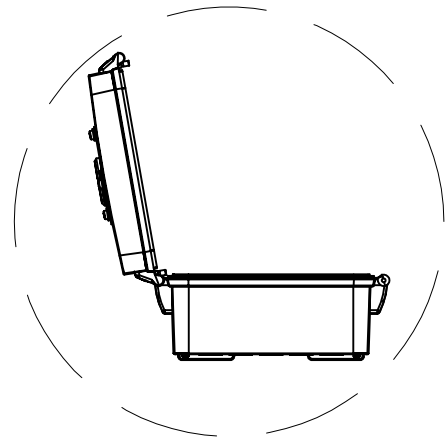

Cabinet Door, T98A08,
can be installed on either side of the cabinet.

100°mm

366mm [14.41"]

361mm [14.20"]

94mm [3.70"]

264mm [10.40"]

127mm [4.99"]

100mm [3.93"]

127mm [4.99"]

28mm [1.11"]

223mm [8.78"]

AXIS T98A18-VE Media Converter Cabinet A

Revision	v.01	Revision date	62017-10-25
Paper size	A4	Release date	2012-06-30
Created by	JOT	Scale	1:9