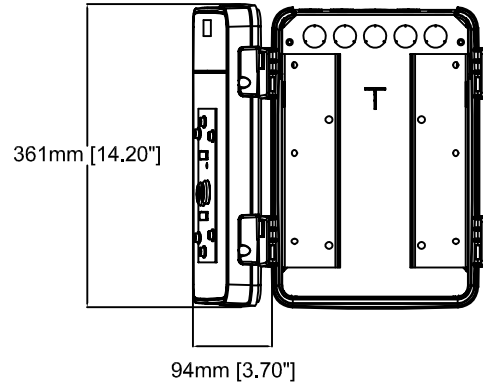

AXIS T98A18-VE Media Converter Cabinet A

Revision	v.01	Revision date	2017-10-26
Paper size	A4	Release date	2012-06-30
Created by	JOT	Scale	1:5

AXIS T98A18-VE Media Converter Cabinet A

Revision	v.01	Revision date	2017-10-26
Paper size	A4	Release date	2012-06-30
Created by	JOT	Scale	1:8

Cabinet Door, T98A08,
can be installed on either side of the cabinet.

100°mm

366mm [14.41"]

361mm [14.20"]

94mm [3.70"]

264mm [10.40"]

127mm [4.99"]

100mm [3.93"]

127mm [4.99"]

28mm [1.11"]

223mm [8.78"]

AXIS T98A18-VE Media Converter Cabinet A

Revision	v.01	Revision date	62017-10-25
Paper size	A4	Release date	2012-06-30
Created by	JOT	Scale	1:9