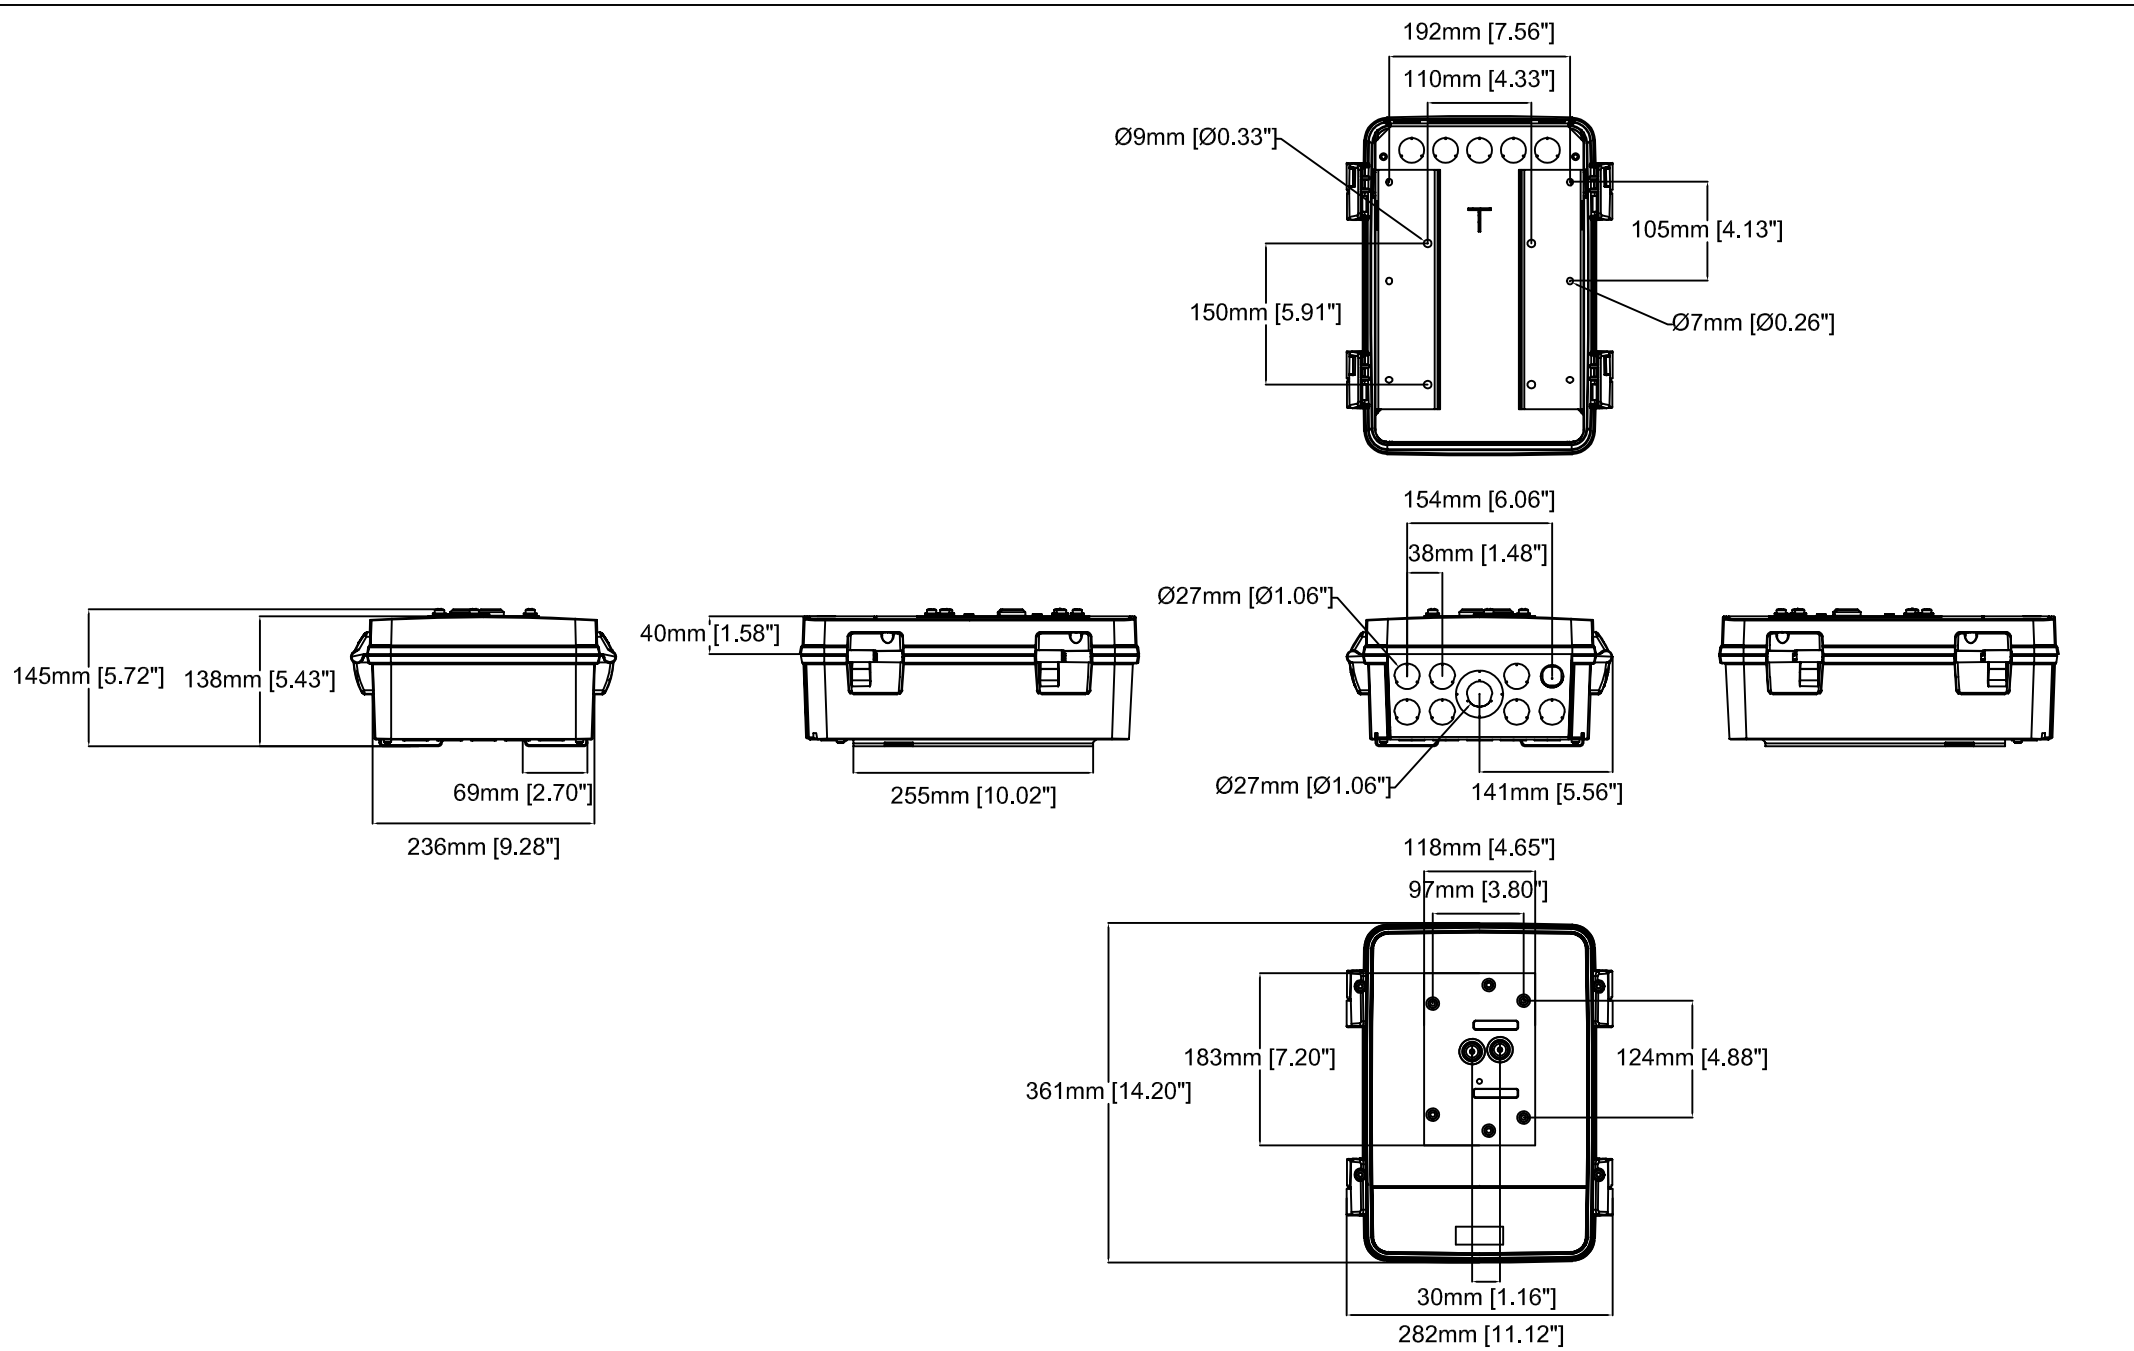

AXIS T98A18-VE Media Converter Cabinet A

Revision	v.01	Revision date	2017-10-26
Paper size	A4	Release date	2012-06-30
Created by	JOT	Scale	1:5

AXIS T98A18-VE Media Converter Cabinet A

Revision	v.01	Revision date	2017-10-26
Paper size	A4	Release date	2012-06-30
Created by	JOT	Scale	1:8

Cabinet Door, T98A08,
can be installed on either side of the cabinet.

100°mm

366mm [14.41"]

361mm [14.20"]

94mm [3.70"]

264mm [10.40"]

127mm [4.99"]

100mm [3.93"]

127mm [4.99"]

28mm [1.11"]

223mm [8.78"]

AXIS T98A18-VE Media Converter Cabinet A

Revision	v.01	Revision date	62017-10-25
Paper size	A4	Release date	2012-06-30
Created by	JOT	Scale	1:9