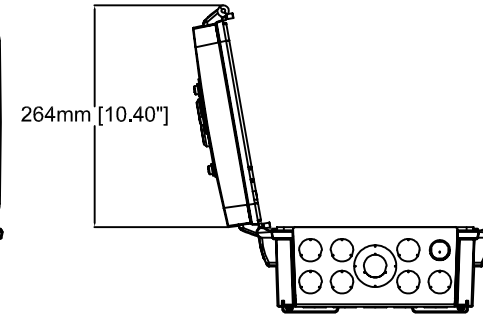

Cabinet Door, T98A08,
can be installed on either side of the cabinet.

100°mm

366mm [14.41"]

361mm [14.20"]

94mm [3.70"]

264mm [10.40"]

127mm [4.99"]

100mm [3.93"]

127mm [4.99"]

28mm [1.11"]

223mm [8.78"]

AXIS T98A18-VE Media Converter Cabinet A

Revision	v.01	Revision date	62017-10-25
Paper size	A4	Release date	2012-06-30
Created by	JOT	Scale	1:9