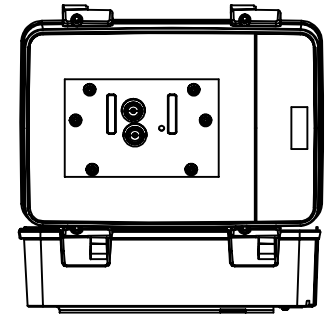

Cabinet Door, T98A08,
can be installed on either side of the cabinet.

100°mm

366mm [14.41"]

361mm [14.20"]

94mm [3.70"]

264mm [10.40"]

127mm [4.99"]

100mm [3.93"]

127mm [4.99"]

28mm [1.11"]

223mm [8.78"]

AXIS T98A18-VE Media Converter Cabinet A

Revision	v.01	Revision date	62017-10-25
Paper size	A4	Release date	2012-06-30
Created by	JOT	Scale	1:9