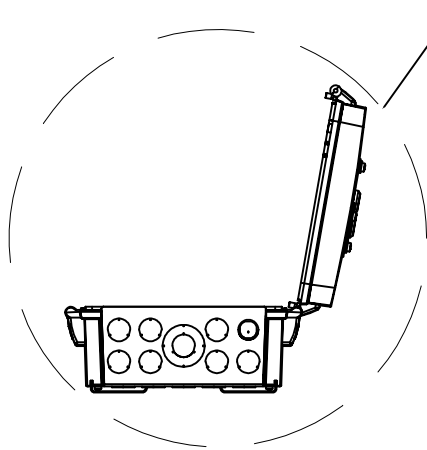

AXIS T98A18-VE Media Converter Cabinet A

Revision	v.01	Revision date	2017-10-26
Paper size	A4	Release date	2012-06-30
Created by	JOT	Scale	1:5

AXIS T98A18-VE Media Converter Cabinet A

Revision	v.01	Revision date	2017-10-26
Paper size	A4	Release date	2012-06-30
Created by	JOT	Scale	1:8

Cabinet Door, T98A08,
can be installed on either side of the cabinet.

100°mm

366mm [14.41"]

361mm [14.20"]

94mm [3.70"]

264mm [10.40"]

127mm [4.99"]

100mm [3.93"]

127mm [4.99"]

28mm [1.11"]

223mm [8.78"]

AXIS T98A18-VE Media Converter Cabinet A

Revision	v.01	Revision date	62017-10-25
Paper size	A4	Release date	2012-06-30
Created by	JOT	Scale	1:9