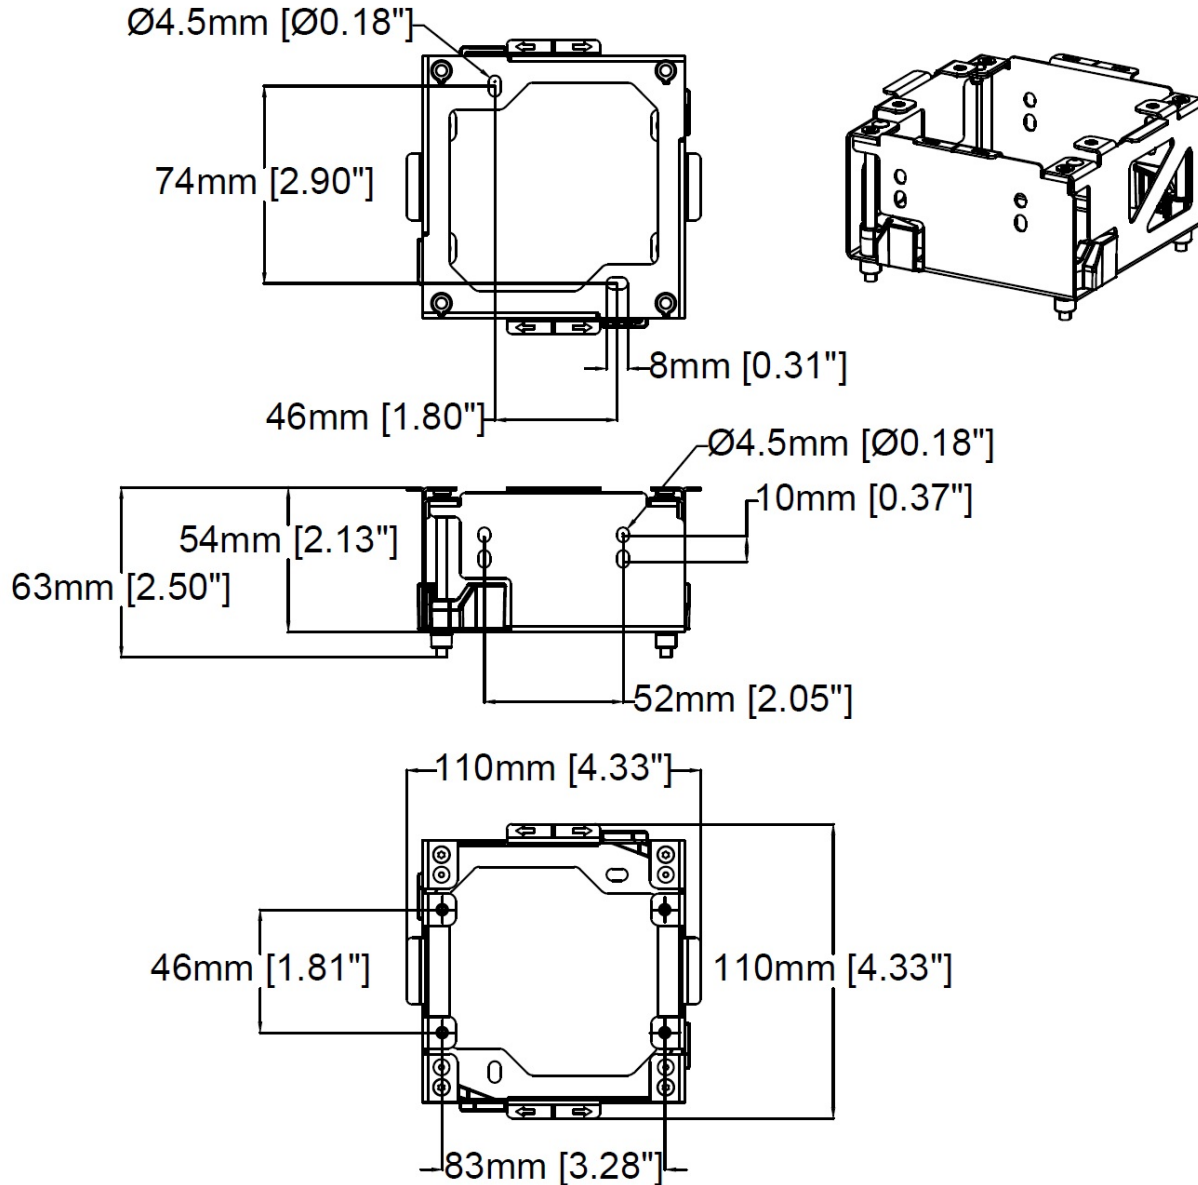

AXIS TI8202 Recessed Mount

For discreet installation

Recessed mount offering neat installation of AXIS I8016-LVE Network Video Intercom. Multiple mounting and wiring options along with a robust construction makes it suitable for most situations and wall types.

- > [Indoor and outdoor installation in walls](#)
- > [For AXIS I8016-LVE Network Video Intercom](#)
- > [Quick and easy installation](#)

AXIS TI8202 Recessed Mount

General		Casing
Supported products	AXIS I8016-LVE Network Video Intercom	Sheet metal, plastic Color: Metal, black
Mounting	Recessed in wall	Weight 0.28 kg (0.62 lb)
Environment	Outdoor/Indoor	Included accessories Screws T10, Installation Guide
		Warranty 3-year warranty, see axis.com/warranty