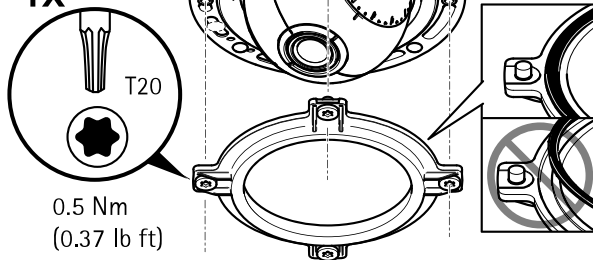

3.3

3.4

3.5

4x

3.6

Installation Guide

AXIS F4005 Dome Sensor Unit

© Axis Communications AB, 2016