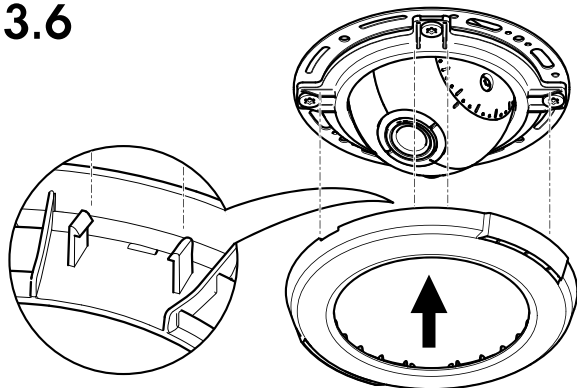

AXIS F4005 Dome Sensor Unit

Installation Guide

1x

4x

1x

1x

1x

1x

3.3

3.4

3.5

4x

3.6

Installation Guide

AXIS F4005 Dome Sensor Unit

© Axis Communications AB, 2016