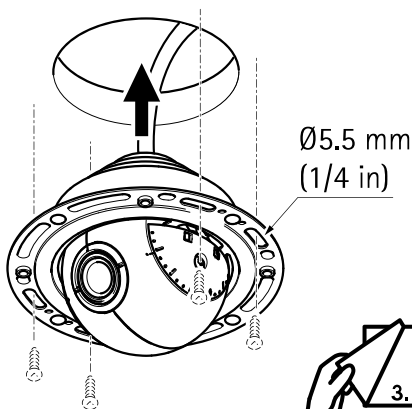

## AXIS F4005-E Dome Sensor Unit

---

**1.1**

**1.2**