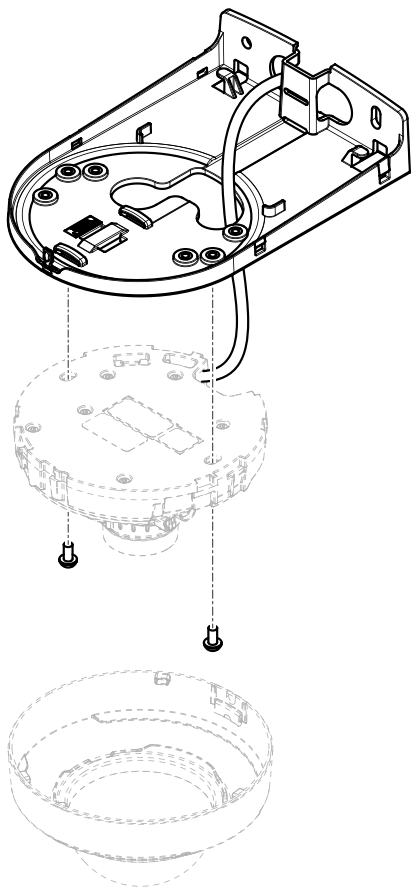

Axis pendant wall mounts

AXIS TM3101 Pendant Wall Mount

AXIS TP3101 Pendant Wall Mount

AXIS TP3701 J-box and Pole Adapter

Installation Guide

AXIS TM3101

1x

2x

1.1

1.2

1.3

1.4

1.5

2x

2.0 N m
(1.5 lb ft)

2.1

2.2

3.1

3.2

3.3

3.4

4.1

4.2

4.3

AXIS TP3101

5.1

5.2

5.3

Installation Guide

Axis pendant wall mounts

© Axis Communications AB, 2019

Ver. M3.3