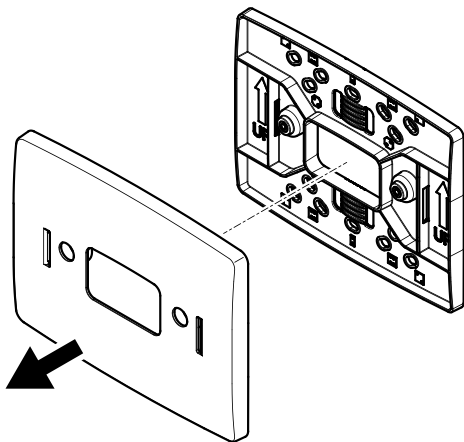

Axis pendant wall mounts

AXIS TM3101 Pendant Wall Mount

AXIS TP3101 Pendant Wall Mount

AXIS TP3701 J-box and Pole Adapter

Installation Guide

AXIS TM3101

1x

2x

1.1

1.2

1.3

1.4

1.5

2x

2.0 N m
(1.5 lb ft)

2.1