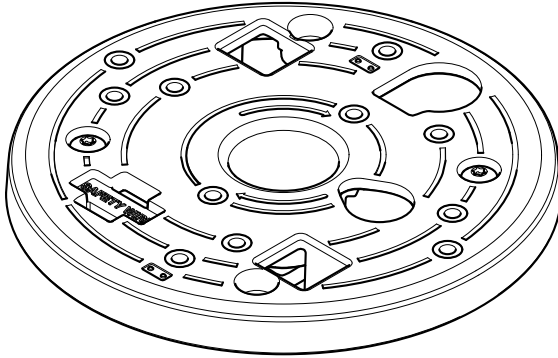

AXIS T91A33 Lighting Track Mount

4x

12x