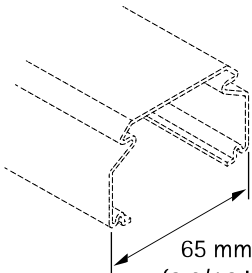

# AXIS T91A33 Lighting Track Mount

31.5 mm  
(1 1/4 in)

36 mm  
(1 7/16 in)

34 mm  
(1 5/16 in)

1.1

60 mm  
(2 3/8 in)

2.1

62 mm  
(2 7/16 in)

3.1

65 mm  
(2 9/16 in)

4.1