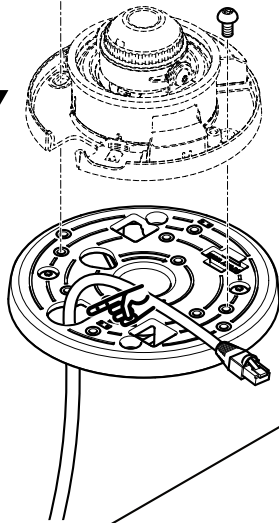

3.0 Nm
(2.2 lb ft)