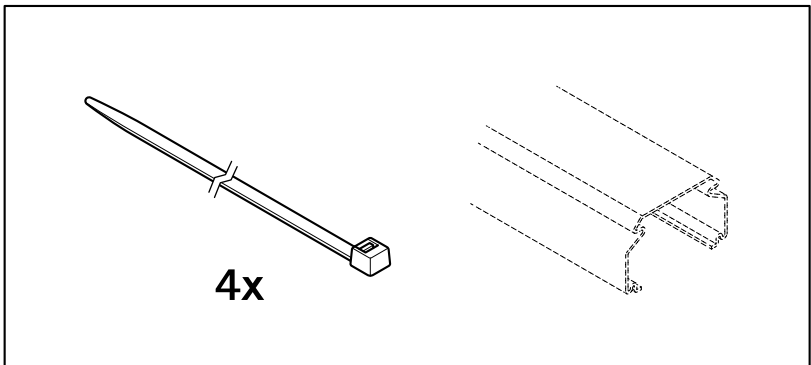

AXIS T91A33 Lighting Track Mount

4x

12x

4x