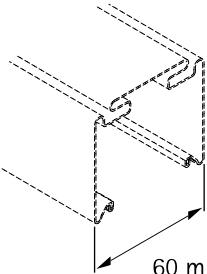

# AXIS T91A33 Lighting Track Mount

31.5 mm  
(1 1/4 in)

36 mm  
(1 7/16 in)

34 mm  
(1 5/16 in)

1.1

60 mm  
(2 3/8 in)

2.1

62 mm  
(2 7/16 in)