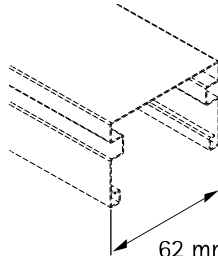

# AXIS T91A33 Lighting Track Mount

31.5 mm  
(1 1/4 in)

36 mm  
(1 7/16 in)

34 mm  
(1 5/16 in)

1.1

60 mm  
(2 3/8 in)

2.1

62 mm  
(2 7/16 in)