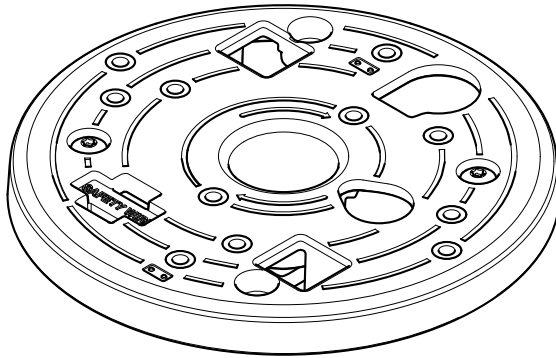

## AXIS T91A33 Lighting Track Mount