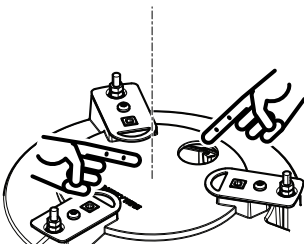

AXIS T94P01L Recessed Mount

Installation Guide

AXIS T94P01L Recessed Mount

1x

1x

AXIS M5525-E

4x

AXIS T94P01L Recessed Mount

If you install the product in an air handling system, you must use a metal conduit for the RJ45 cable to make it fire-proof.

1.1

1.2

AXIS T94P01L Recessed Mount

1.3

1.4

1.5

1.6