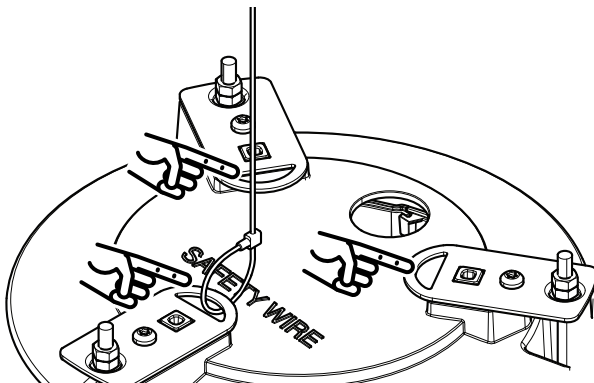

AXIS T94P01L Recessed Mount

Installation Guide

AXIS T94P01L Recessed Mount

1x

1x

AXIS M5525-E

4x

AXIS T94P01L Recessed Mount

If you install the product in an air handling system, you must use a metal conduit for the RJ45 cable to make it fire-proof.

1.1

1.2

AXIS T94P01L Recessed Mount

1.3

1.4

1.5

1.6