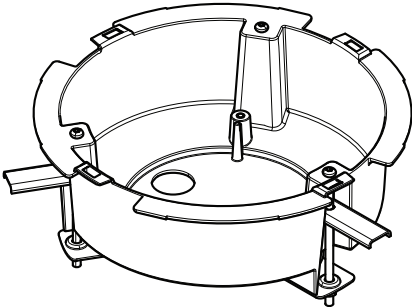

AXIS T94P01L Recessed Mount

Installation Guide

AXIS T94P01L Recessed Mount

1x

1x

AXIS M5525-E

4x

AXIS T94P01L Recessed Mount

If you install the product in an air handling system, you must use a metal conduit for the RJ45 cable to make it fire-proof.

1.1

1.2

AXIS T94P01L Recessed Mount

1.3

1.4

1.5

1.6