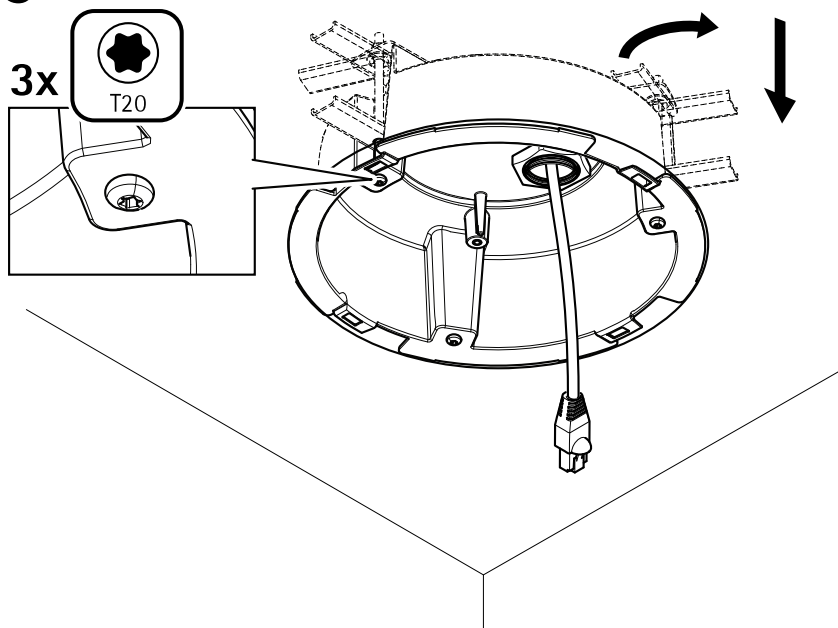

AXIS T94P01L Recessed Mount

Installation Guide

AXIS T94P01L Recessed Mount

1x

1x

AXIS M5525-E

4x

AXIS T94P01L Recessed Mount

If you install the product in an air handling system, you must use a metal conduit for the RJ45 cable to make it fire-proof.

1.1

1.2

AXIS T94P01L Recessed Mount

1.3

1.4

1.5

1.6