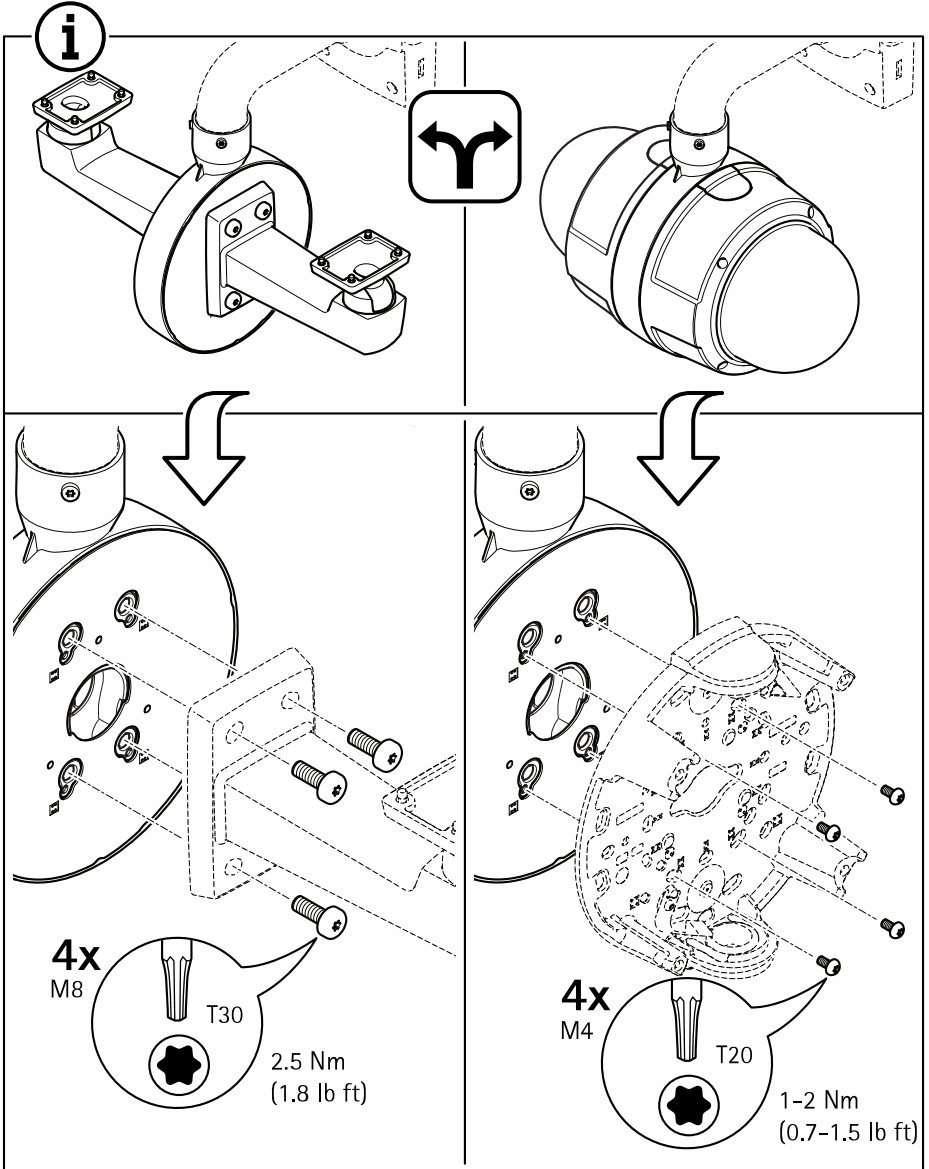

AXIS T94V01C Dual Camera Mount

22 mm

2.1

AXIS T94V01C Dual Camera Mount

2.2

Safety information

Hazard levels

▲DANGER