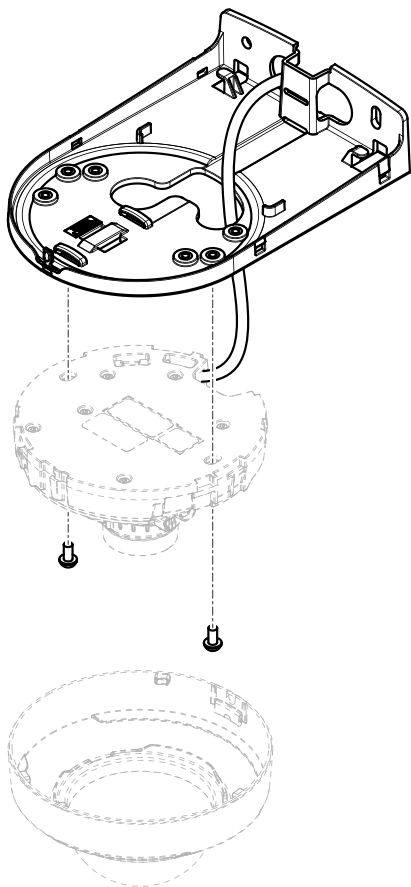

AXIS TM3101 Pendant Wall Mount

Installation Guide

AXIS TM3101 Pendant Wall Mount

1x

2x

AXIS TM3101 Pendant Wall Mount

1.1

1.2

1.3

1.4

1.5

1.6

2.1

2.2

2.3

Installation Guide
AXIS TM3101 Pendant Wall Mount
© Axis Communications AB, 2019

Ver. M1.6
Date: March 2019
Part No. 1943975