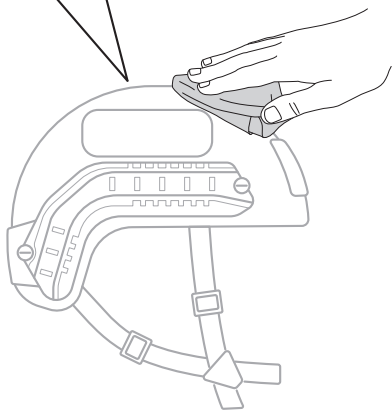

AXIS TW1900 Adhesive Picatinny Rail

5x

Installation Guide

1.1

1.2

1.3

1.4

+20°C
(+68°F)

24 h

Installation Guide
AXIS TW1900 Adhesive Picatinny Rail
© Axis Communications AB, 2020

Ver. 1.1
Date: May, 2020
Part No. 2168652