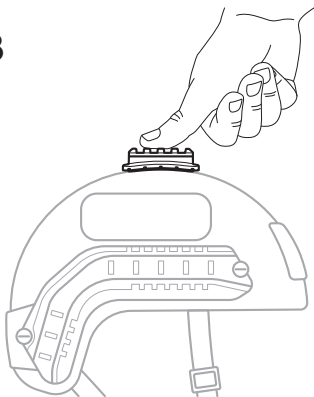

AXIS TW1900 Adhesive Picatinny Rail

5x

Installation Guide

1.1

1.2

1.3

1.4

+20°C
(+68°F)

24 h

Installation Guide
AXIS TW1900 Adhesive Picatinny Rail
© Axis Communications AB, 2020

Ver. 1.1
Date: May, 2020
Part No. 2168652