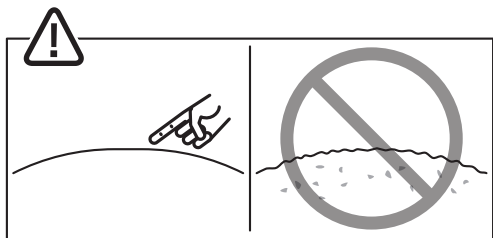

AXIS TW1900 Adhesive Picatinny Rail

5x

Installation Guide

1.1

1.2

1.3

1.4

+20°C
(+68°F)