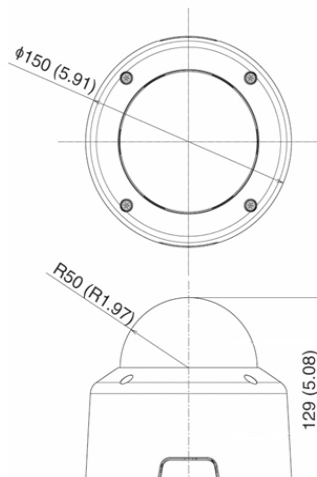

What's in the box?

- VB-H651V Main Unit
- Setup CD-ROM
- Template
- Ceiling Plate
- Installation Guide
- Fixing Screw(s)
- Power Connector
- Audio Interface Cable
- Wrench
- Safety Wire & Fixing Screw
- Warranty Card
- Leaflet of Warranty Card
- Notification Leaflet for lens unit
- Caution When Using Memory Cards
- Packaging

Dimensions (mm)

Compatible Accessories