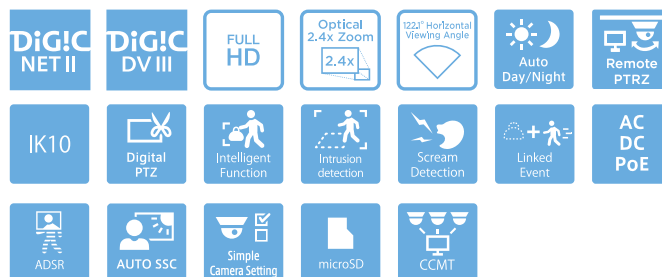

Product Range

VB-H630D
VB-M620D
VB-M641V
VB-M640V

Technical Specifications

VB-H651V

| | VB-H651V |
|--|---|
| CAMERA | |
| Image Sensor | 1/3 type CMOS (primary color filter) |
| Number of Effective Pixels | Approx. 2.1 million pixels |
| Scanning Method | Progressive |
| Lens | 2.4x optical zoom (4x digital zoom) lens (electric drive) |
| Focal Length | 2.55 (W) – 6.12 mm (T) |
| F-number | F1.2 (W) – F1.8 (T) |
| Viewing Angle | For 16:9 aspect ratios: Horizontal: 122.1° (W) – 50.1° (T) Vertical: 65.8° (W) – 28.2° (T) For 4:3 aspect ratios: Horizontal: 89.2° (W) – 37.6° (T) Vertical: 65.8° (W) – 28.2° (T) |
| Day/Night Switch | Auto/Day Mode/Night Mode |
| Min. Subject Illumination | Day Mode (colour): 0.035 lux Night Mode (monochrome): 0.002 lux When using the Smoked Dome (sold separately) Day Mode (colour): 0.07 lux Night Mode (monochrome): 0.004 lux - (F1.2, 1/30 sec, SSC off, 50IRE) |
| Focus | Auto/One-shot AF/Manual/Fixed at infinity |
| Shooting Distance (from front of lens) | Day & Night Modes: 0.3 m (12 in.) – infinity |
| Shutter Speed | 1, 1/2, 1/4, 1/8, 1/15, 1/30, 1/60, 1/100, 1/120, 1/250, 1/500, 1/1000, 1/2000, 1/4000, 1/8000, 1/10000, 1/16000 sec. |
| Exposure | Auto/Auto (Flickerless)/Auto (Shutter-priority AE)/Auto (Aperture-priority AE)/Manual (Shutter Speed, Aperture, Gain) |
| White Balance | Auto/Light Source/Manual Light Source: Daylight Fluorescent/White Fluorescent/Warm Fluorescent/Mercury Lamp/Sodium Lamp/Halogen Lamp Manual: One-shot WB/R Gain/B Gain |
| Metering Mode | Center-Weighted / Average / Spot |
| Exposure Compensation | 9 levels |
| Smart Shade Control | Auto/Manual/Disable, Auto: 3 levels, Manual: 7 levels |
| Haze Compensation | Auto/Manual/Disable, Auto: 3 levels, Manual: 7 levels |
| AGC Limit | 6 levels |
| Image Stabilizer | 2 levels (digital) |
| Motion-Adaptive NR | Available |
| Pan Angle Range | 350° (±175°) |
| Tilt Angle Range | 150° (±75°) |
| Rotation Angle Range | 350° (±175°) |
| Moving Speed | Pan: 20.1°/sec. Tilt: 20.7°/sec. Rotation: 40.0°/sec. |
| SERVER | |
| Video Compression Method | JPEG, H.264 |
| Video Size | JPEG, H.264: 1920 x 1080, 960 x 540, 480 x 270 1280 x 720, 640 x 360, 320 x 180 1280 x 960, 640 x 480, 320 x 240 |
| Video Quality | JPEG, H.264: 10 levels |
| Frame Rate | JPEG: 0.1 – 30 fps H.264: 1/2/3/5/6/10/15/30 fps - Values represent streaming performance from the camera. - The frame rate may be reduced due to Viewer computer's specs, the number of clients accessing at the same time, network loads, video quality setting, type or movement of the subject or other reasons. Maximum frame rate when streaming: H.264(1) (1920 x 1080) and H.264(2) (all sizes) simultaneously: 15 fps H.264(1) (all sizes) and H.264(2) (1920 x 1080) simultaneously: 15 fps H.264(1) (1280 x 960) and H.264(2) (1280 x 960) simultaneously: 15 fps H.264(1) (1280 x 720) and H.264(2) (1280 x 720) simultaneously: 15 fps |
| I-Frame Interval | 0.5/1/1.5/2/3/4/5 sec. |
| Simultaneous Client Access | Max. 30 Clients + 1 Admin Client - H.264: Max. 10 Clients |
| Bit Rate Control | Target Bit Rate: 64/128/256/384/512/768/1024/2048/3072/4096/6144/8192/10240/12288/14336/16384 kbps |
| ADSR: Area-specific Data Size Reduction | Number of Specified Areas: Max. 8 areas Data Size Reduction Level: 3 levels |
| Security | Camera Control: Administrator, Authorized user, Guest user (level of control varies depending on user) Access Control: User authority (user name and password), Host Access Restrictions (IPv4, IPv6) IEEE802.1X: EAP-MD5, EAP-TLS, EAP-TTLS, EAP-PEAP Encrypted Communications: SSL/TLS, IPsec |