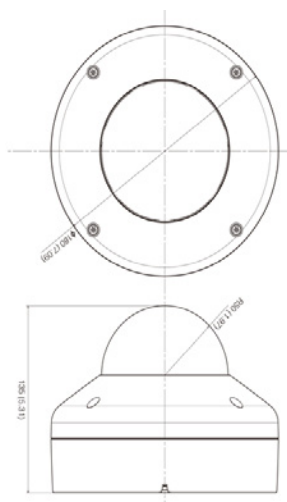

What's in the box?

- VB-M651VE Main Unit
- Setup CD-ROM
- Ceiling Plate
- Safety Wire
- Fixing Screw & Safety Wire Screw
- Wrench
- Template
- Power Connector
- I/O Interface Cable
- Audio Interface Cable
- Installation Guide
- Warranty Card
- Leaflet of Warranty Card

Dimensions

Compatible Accessories