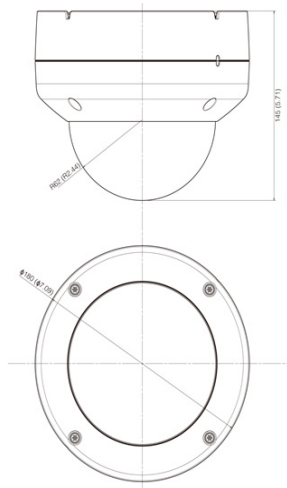

What's in the box?

- VB-H652LVE Main Unit
- Setup CD-ROM
- Ceiling Plate
- Safety Wire
- Safety Wire Fixing Screw
- Wrench
- Template
- Power Connector
- Audio Interface Cable
- Installation Guide
- Warranty Card
- Leaflet of Warranty Card

Dimensions

Compatible Accessories