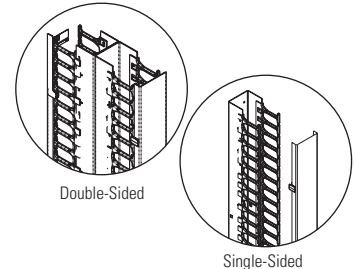

## GLOBAL VERTICAL CABLING SECTION

The Global Vertical Cabling Section is an adaptable vertical cable management solution with a unique, two-piece design that reduces shipping size and cost. The two parts can be quickly assembled and then bolted to CPI's Universal and Standard racks, as well as QuadraRack and Adjustable QuadraRack frames. It ships partially assembled with patented cable guide fingers at 1U intervals. Each single-sided section includes a two-piece section, a two-piece door/cover and mounting hardware. Each double-sided section is a one-piece section and two-piece door/cover.

- Patented cable guide fingers at 1U intervals provide an organized pathway for cable and patch cords
- 7'H (2.1 m) provides 45U
- Snap-on, hinged door/cover hides cable for a finished appearance, yet allows quick access to cable for making changes
- Door/cover swings on hinges to open left or right
- Acorn nuts eliminate sharp edges, reducing injuries and torn cables
- Seven 2.5" (64 mm) pass-through ports allow cables to transition from front to back

Additional cable management can be achieved by placing sections back-to-back.