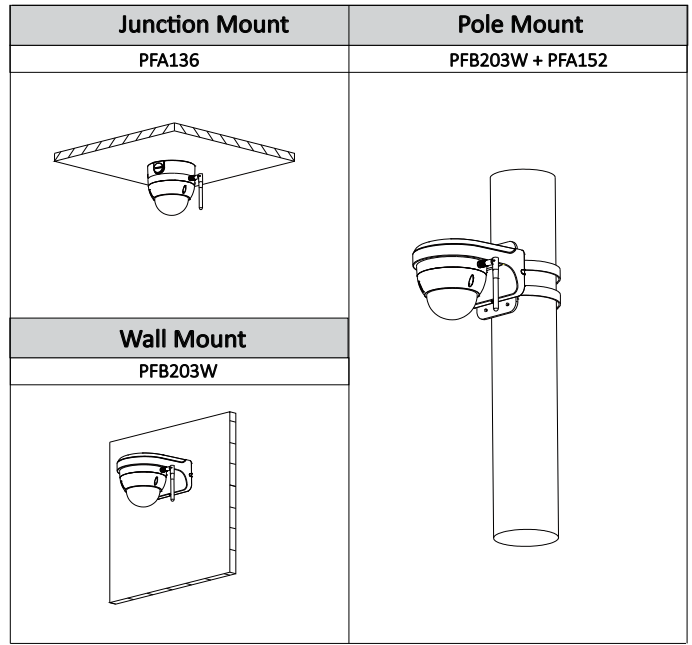

Construction

Casing	Metal
Dimensions	Φ109.9mm × 81mm (4.33" × 3.19")
Net Weight	0.34Kg (0.75lb)
Gross Weight	0.47Kg (1.04lb)

Ordering Information

Type	Part Number	Description
3MP camera	DH-IPC-HDBW1320EP-W-0280B	3MP IR Mini-Dome Wi-Fi Network Camera, 2.8mm, PAL
	DH-IPC-HDBW1320EN-W-0280B	3MP IR Mini-Dome Wi-Fi Network Camera, 2.8mm, NTSC
	IPC-HDBW1320EP-W-0280B	3MP IR Mini-Dome Wi-Fi Network Camera, 2.8mm, PAL
	IPC-HDBW1320EN-W-0280B	3MP IR Mini-Dome Wi-Fi Network Camera, 2.8mm, NTSC
	DH-IPC-HDBW1320EP-W-0360B	3MP IR Mini-Dome Wi-Fi Network Camera, 3.6mm, PAL
	DH-IPC-HDBW1320EN-W-0360B	3MP IR Mini-Dome Wi-Fi Network Camera, 3.6mm, NTSC
	IPC-HDBW1320EP-W-0360B	3MP IR Mini-Dome Wi-Fi Network Camera, 3.6mm, PAL
	IPC-HDBW1320EN-W-0360B	3MP IR Mini-Dome Wi-Fi Network Camera, 3.6mm, NTSC
Accessories (optional)	PFA136	Junction box
	PFB203W	Wall mount
	PFA152	Pole mount

Accessories

Optional:

Dimensions (mm/inch)