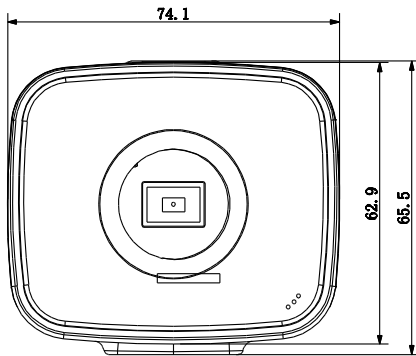

## Technical Specifications

<b>Model</b>	<b>DH-IPC-HF8231E</b>	
<b>Camera</b>		
Image Sensor	1/2.8" 2Megapixel CMOS	
Effective Pixels	1920(H)x1080(V)	
Scanning System	Progressive	
Electronic Shutter Speed	Auto/Manual, 1/3(4)~1/100000s	
Min. Illumination	0.005Lux/F1.2(Color), 0.0005Lux/F1.2(B/W)	
S/N Ratio	More than 50dB	
Video Output	1 channel BNC (1.0Vp-p,75Ω)	
<b>Camera Features</b>		
Max. IR LEDs Length	N/A	
Day/Night	Auto(ICR)/Color/B/W	
Backlight Compensation	BLC / HLC / WDR 140dB	
White Balance	Auto/Manual	
Gain Control	Auto/Manual	
Noise Reduction	Ultra 3D	
Privacy Masking	Up to 4 areas	
EIS	Support	
Ultra Defog	Support	
Smart focus	ABF	
<b>Lens</b>		
Mount Type	C/CS	
<b>Video</b>		
Compression	H.265/H.264/MJPEG	
Resolution	1080P(1920×1080)/720P(1280×720)/D1(704×576) /CIF(352×288)	
Frame Rate	Main Stream	1080P (1~25/30fps)
	Sub Stream	D1/CIF(1 ~ 25/30fps)
	Third Stream	1080P/720P/D1(1 ~ 25/30fps)
Bit Rate	H.264: 40K ~ 10Mbps	
ROI	Up to 4 areas	
<b>Audio</b>		
Compression	G.711a / G.711u	
Interface	1/1 channel In/Out(Built in Mic)	
<b>Smart Function(Optional)</b>		
Smart detection	Tripwire	
	Intrusion	
	Scene change	
	Missing/Abandoned	
	Audio detect	
	Face detect	
Intelligent function	People counting Heat map	

## DH-IPC-HF8231E

<b>Network</b>	
Ethernet	RJ-45 (10/100Base-T)
Wi-Fi	N/A
Protocol	IPv4/IPv6, HTTP, HTTPS, SSL, TCP/IP, UDP, UPnP, ICMP, IGMP, SNMP, RTSP, RTP, SMTP, NTP, DHCP, DNS, PPPOE, DDNS, FTP, IP Filter, QoS, Bonjour
Compatibility	ONVIF, PSIA, CGI
Max. User Access	20 users
Smart Phone	iPhone, iPad, Android, Windows Phone
<b>Auxiliary Interface</b>	
Memory Slot	Micro SD, Max 128GB
Alarm	2/1 channel In/Out
<b>General</b>	
Power Supply	DC12V/AC24V, PoE (802.3af)
Power Consumption	Max 10W (ICR&ABF on, MotorizedLens)
Working Environment	-30°C~ +60°C, Less than 95% RH
Ingress Protection	N/A
Dimensions	71.4mm×65.5mm×135.4mm
Weight	0.58Kg

## Dimensions (mm)