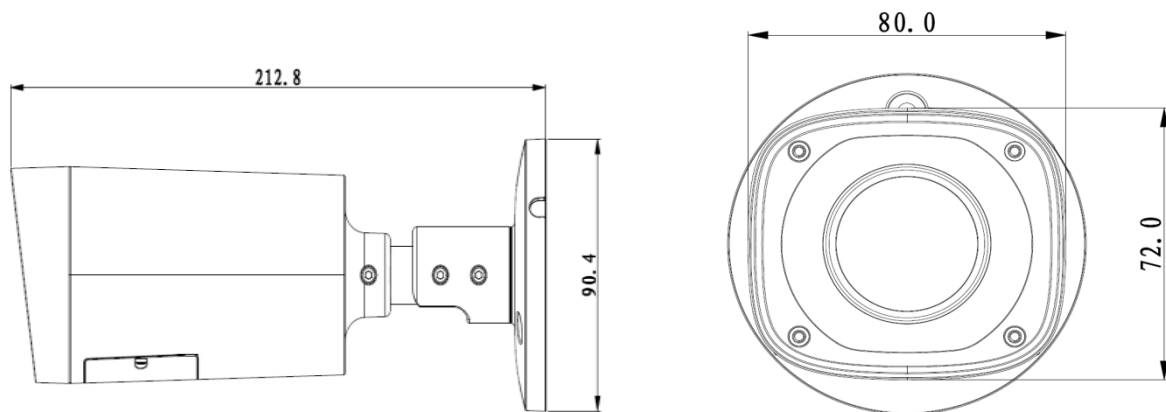

## DH-IPC-HFW2421R-ZS/VFS-IRE6

Max. User Access	20 users	
Smart Phone	iPhone, iPad, Android, Windows Phone	
<b>Auxiliary Interface</b>		
Memory Slot	Micro SD, Max 128GB	
RS485	N/A	
Alarm	N/A	
PIR Sensor Range	N/A	
<b>General</b>		
Power Supply	DC12V, PoE (802.3at)	
Power Consumption	<7.5W	<12.5W
Working Environment	-30°C~+60°C, Less than 95% RH	
Ingress Protection	IP67	
Vandal Resistance	N/A	
Dimensions	72mm×80mm×212.8mm	
Weight	0.65kg	

## Dimensions (mm)