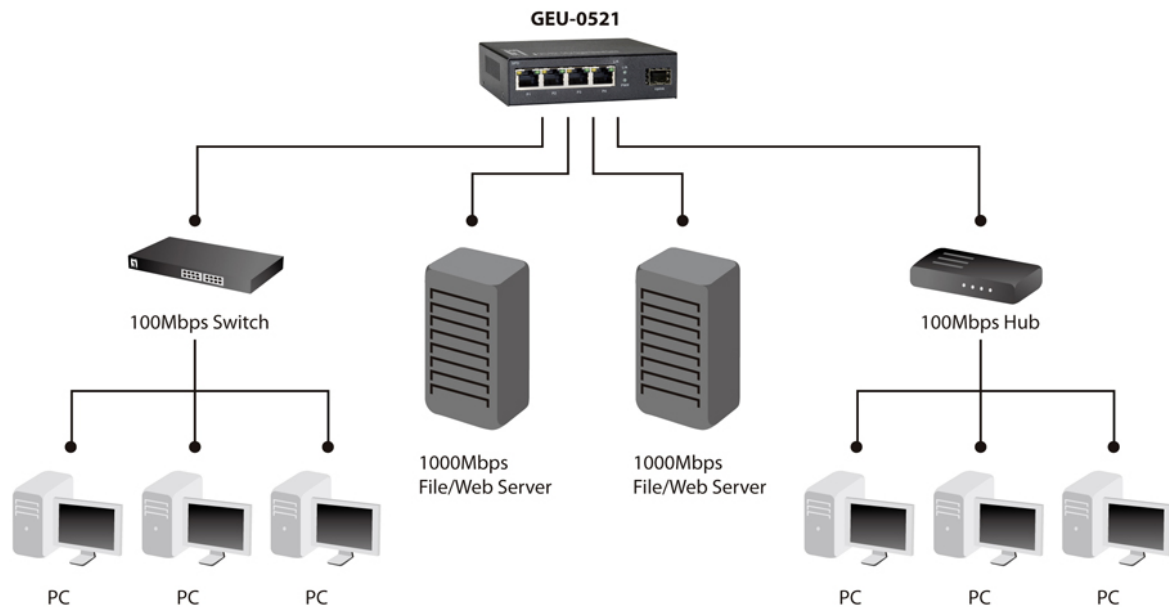

## 5-Port Gigabit Switch

GEU-0521 is designed to make conversion between 10/100/1000Base-T and 1000Base-SX/LX Fiber Ethernet. The overall network flexibility is enhanced, and the network efficiency is also improved to accommodate and deliver high bandwidth applications. Providing 10Gbps internal switching fabric, the GEU-0521 can handle an extremely large amount of data in a secure topology linking to a backbone or high capacity servers. The GEU-0521 provides 4K MAC address table, 9K bytes JUMBO Frame, and offers wire-speed packet transfer performance without risk of packet loss. The high data throughput of the device makes it ideal for most Gigabit environments, especially for the network to be upgraded to a Gigabit environment.

## Physical Specifications

**Dimensions (W x D x H mm):**

112 x 96 x 30mm

**Weight (g):**

380g

## Diagram

---