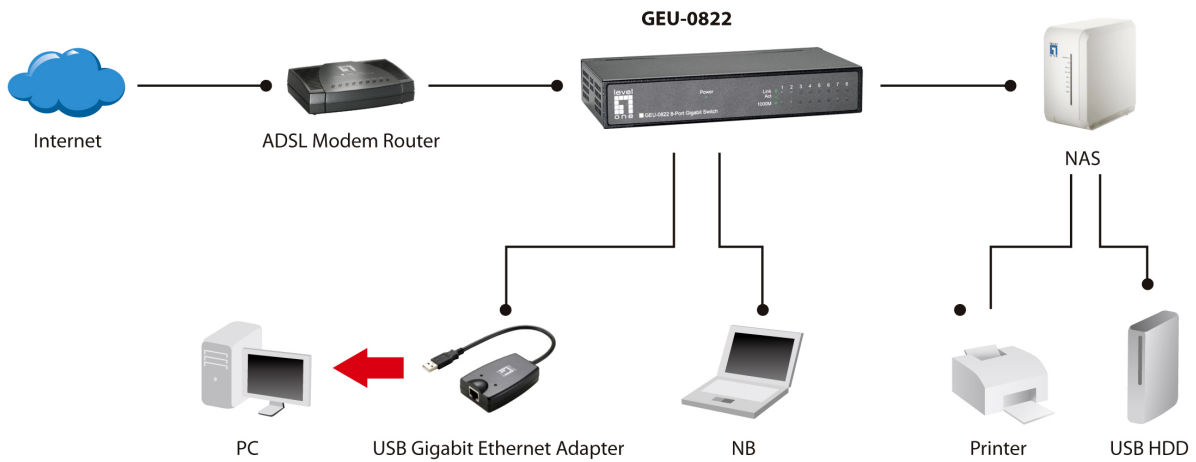

Dimensions (W x D x H mm):

137x75x25mm

Weight (g):

300g

Diagram

Order Information

GEU-0822

Package Contents

GEU-0822

Power Adapter

User Manual

Resource CD (User Manual)

No liability or responsibility for any errors or omissions in the content.
Specifications are subject to change without notice.
All mentioned brand names are registered trademarks and property of their owners.
Copyright © Digital Data Communications GmbH, Germany. All Rights Reserved.