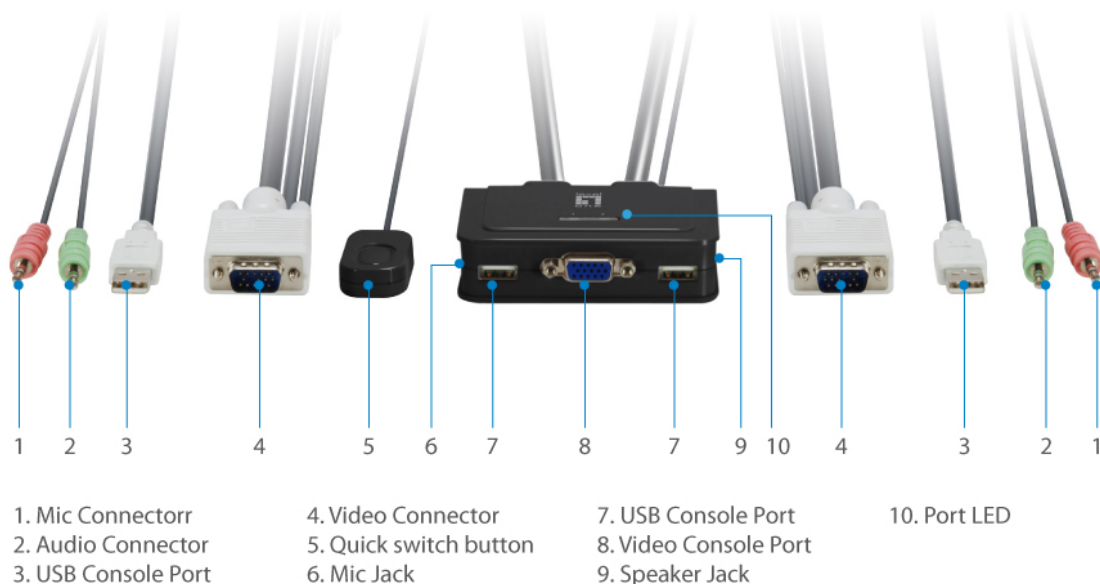

KVM-0223 Version: 2

2-Port USB VGA Cable KVM Switch, VGA, USB, two-way audio

The LevelOne KVM-0223 USB Cable KVM Switch offers users a high resolution VGA video interface and eliminates connection headaches with two sets of fixed USB KVM & Audio / Mic combo cables. A wired QuickSwitch! button further enhances the user's experience by switching from one computer to another with just the touch of a button. The LevelOne KVM-0223 also supports switching client software with both Windows and Mac OS supported. LevelOne freeware can be installed on networked computers for intuitive menu-driven switching action. A desktop icon displays which port is currently active, giving users an easy interface with the devices, an LED display provides easy status monitoring and keyboard hotkeys offer even more convenience with a third way of switching between devices. The two USB 2.0 keyboard and mouse ports are transparent USB hub ports that feature full driver support for advanced keyboard/mouse action. In addition, they can also be connected to other high-speed devices such as USB disk storage.

Key Features

- Control and manage 2 computers by using a single USB keyboard, mouse and monitor
- 1 x wired QuickSwitch! Button for instant switching
- 2 x fixed VGA USB KVM audio/mic combo cables
- Windows and Mac switching software support
- USB 2.0 hub ports for keyboard, mouse or other high-speed USB devices
- VGA analog video up to 2048 x 1536 pixels
- Independent/simultaneous switching of PC and audio/mic channel
- User-definable hotkeys and universal hotkey for computer switching
- LED display for easy status monitoring

Video: 1 x VGA (female)

Speaker: 1 x Stereo speaker jack

Microphone: 1 x Mono microphone jack

Button/Knob:

display switch button

Indicator:

Green for PC Selection

Resolution: