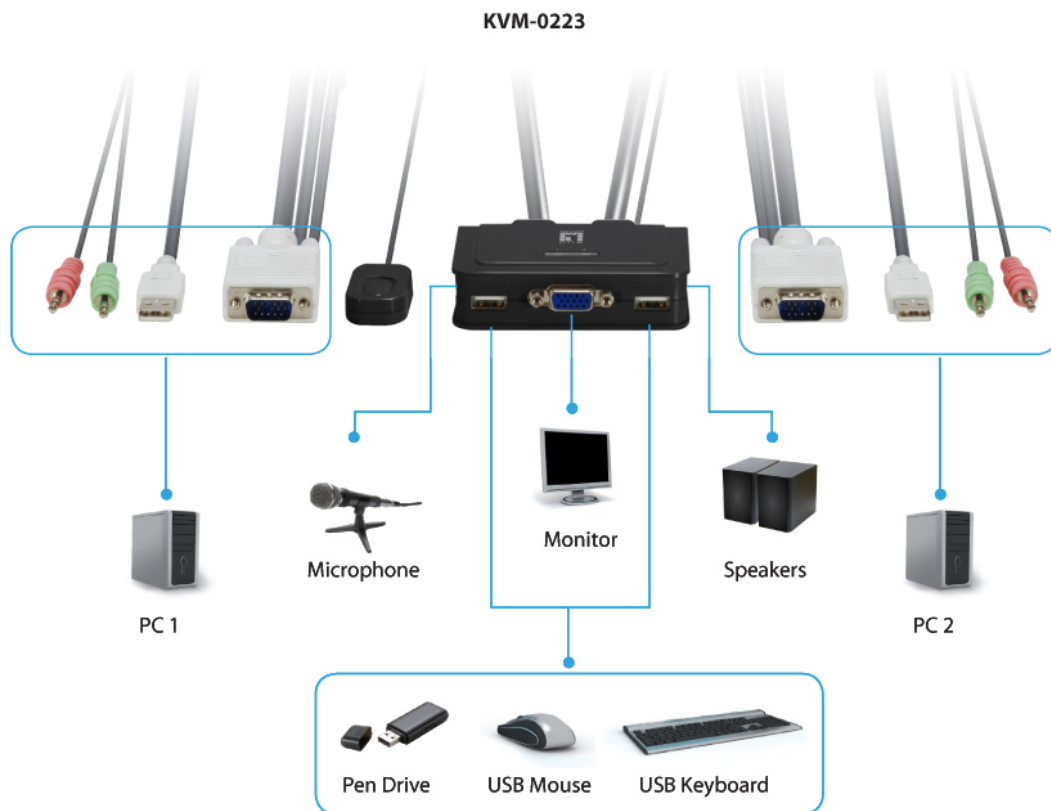

Video: 1 x VGA (female)

Speaker: 1 x Stereo speaker jack

Microphone: 1 x Mono microphone jack

Button/Knob:

display switch button

Indicator:

Green for PC Selection

Resolution:

Physical Specifications

Dimensions (W x D x H mm):

87 x 59 x 25 mm

Weight (g):

360 g

Approval and Compliance

EMI/EMS:

CE, RoHS, FCC

Diagram

* A USB hub can be used to connect to additional USB devices.

Order Information

KVM-0223

Package Contents

KVM-0223

Quick Installation Guide

Resource CD (User Manual, Utility, Driver)