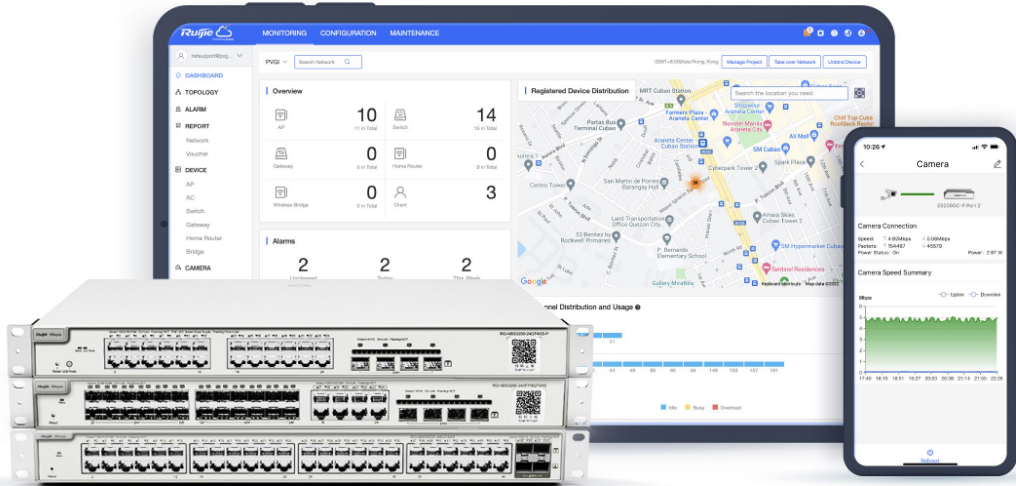

## Cloud, Make Your Business Easy

- SON, zero touch provisioning to Cloud
- Monitor switch statistics at anytime anywhere
- Configure VLANs on Ruijie Cloud APP
- Easy maintenance, save onsite time and cost