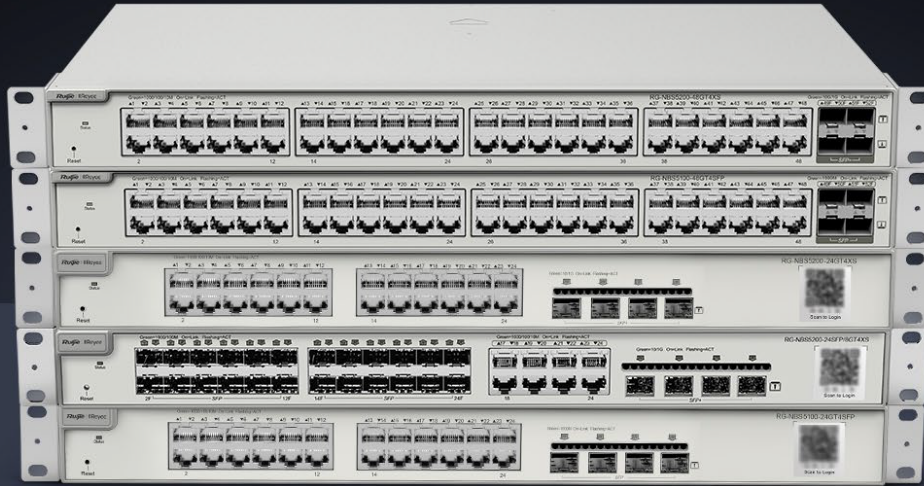

# RG-NBS51/52 series Layer 3 Cloud Managed Switches

## RG-NBS5000 Series Switch

High performance Layer 3 switch for core/aggregation

 Dynamic Routing

 6kV Surge Protection

 5 Years Warranty