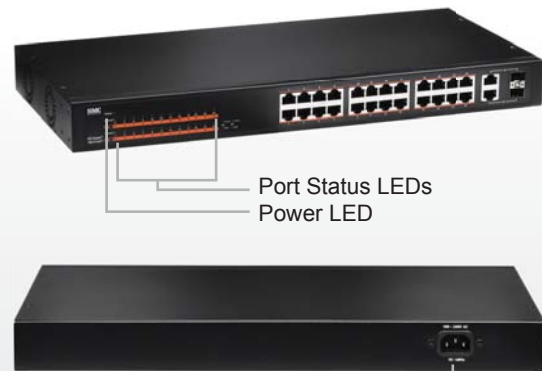

Features

Physical Ports

- 24 10/100 Mbps Auto-Negotiation RJ-45 port
- 2 10/100/1000 Combo (RJ-45 + SFP) port

Ethernet Standard

- 10BASE-T (IEEE 802.3)
- 100BASE-TX (IEEE 802.3u)
- Flow Control (IEEE 802.3x)

Features

- IEEE 802.3x Flow Control
- Auto MDI/MDI-X
- Supports auto-negotiation of speed (10/100 Mbps) and duplex mode (half/full)
- Wire-speed packet filtering and forwarding rate
- Store-and-forward architecture filters fragment & CRC error packets

PoE Feature

- IEEE 802.3af and 802.3at compliant
- Maximum Power to PD: 30 W
- Total PoE Budget: 180 W
- PoE Ports: 24 ports (Port 1-24)

Switching Database

- 4K MAC address entries

Memory Buffer

- 2.75 Mbits/device

Switching Capacity

- 8.8 Gbps

Throughput

- 6.5 Mpps

Jumbo Frames

- 1536 Bytes

LED

- System: Power
- Port: Link/Activity

Power Supply

- AC Input: 100~240 V 50/60 Hz
- DC Output: DC 51 V 4.7 A

Mechanical

- Dimensions (W x D x H): 440 x 208 x 44 mm (17.3 x 8.1 x 1.77 in)
- Weight: 2.70 kg (5.95 lb)

Electromagnetic Compatibility

- CE Class A
- FCC Class A

Immunity

- EN 55022
- EN 55024

Emissions

- EN 61000-3-2/3

Safety

- LVD (EN 60950)

Environmental Specification

- Operating: 0°C~40°C (32°F~104°F)
- Storage: -40°C~70°C (-40°F~158°F)

Humidity

- Operating: 10%-90% relative humidity
- Storage: 10%-90% relative humidity

Warranty

Please check www.smc.com for the warranty terms in your country.

Physical Connection

SMCFS2601P

Contact

Edge-Core Networks Corporation

Worldwide Corporate and Sales Headquarters

No. 1 Creation Road III,
Hsinchu Science Park,
30077, Taiwan, R.O.C.

Tel: +886 3 5638888 Fax: +886 3 6686111

Singapore

15 Enggor Street
#10-04, Realty Centre
Singapore 079716

Tel: 65-63387667 Fax: 65-63387767

Check www.smc-asia.com or www.smc.com for your local country contact information

Connect Your World ...

Switches | Wireless | Broadband | Home Security | Network Adapters

www.smc.com

www.smc-asia.com