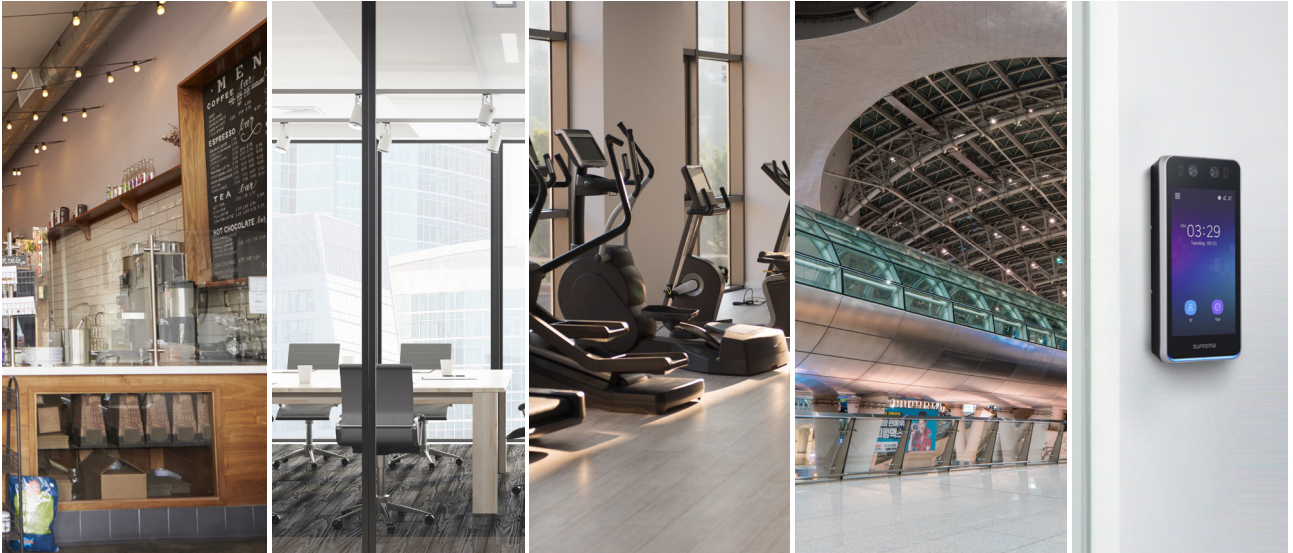

## Perfect for Any Door, Any Business

BioStation 3 is easy to install and scale in any environment, from small offices to massive enterprise buildings. It features a 47% size reduction compared to Suprema's previous bestselling facial recognition terminal, FaceStation F2.