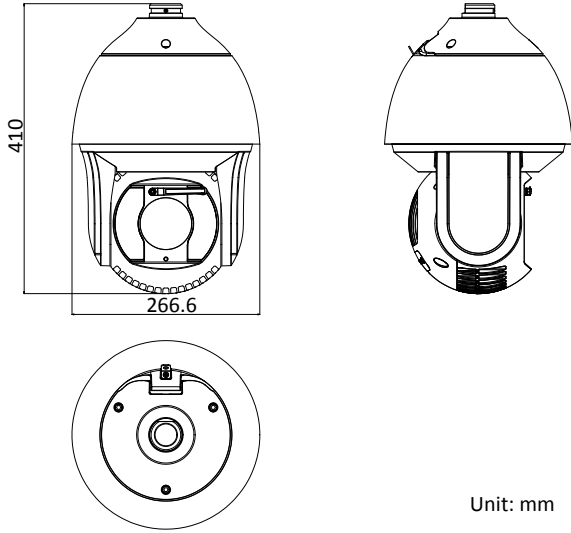

Order Model

DS-2DF8836IX-AEL, without wiper, 24 VAC & Hi-PoE

DS-2DF8836IX-AELW, with wiper, 24 VAC & Hi-PoE

Dimensions

Unit: mm