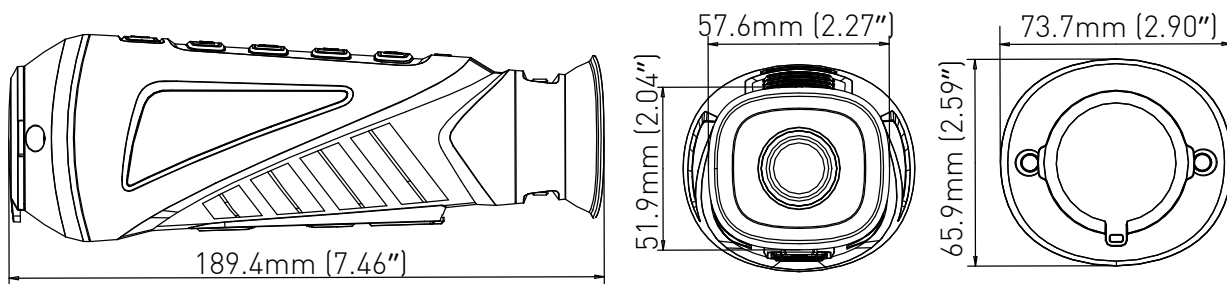

Wide Range Coverage for Different Specifications

Note: The table below is only for reference, the performance varies from model to model, and the specific data is based on 17 μm pixel space-between.

Lens (focal length)	10mm	15mm	25mm	35mm	50mm	75mm
Detection range (Vehicles)	902m	1353m	2255m	3157m	4510m	6765m
Detection range (Humans)	294m	441m	735m	1029m	1471m	2206m
Recognition range (Vehicles)	225m	338m	564m	789m	1127m	1691m
Recognition range (Humans)	74m	110m	184m	257m	368m	551m
Identification range (Vehicles)	113m	169m	282m	395m	564m	846m
Identification range (Humans)	37m	55m	92m	129m	184m	276m

Order Models

DS-2TS03-25UM/W

Dimensions

Distributed by

Headquarters

No.555 Qianmo Road, Binjiang District,
Hangzhou 310051, China
T +86-571-8807-5998
overseasbusiness@hikvision.com

Hikvision USA
T +1-909-895-0400
sales.usa@hikvision.com