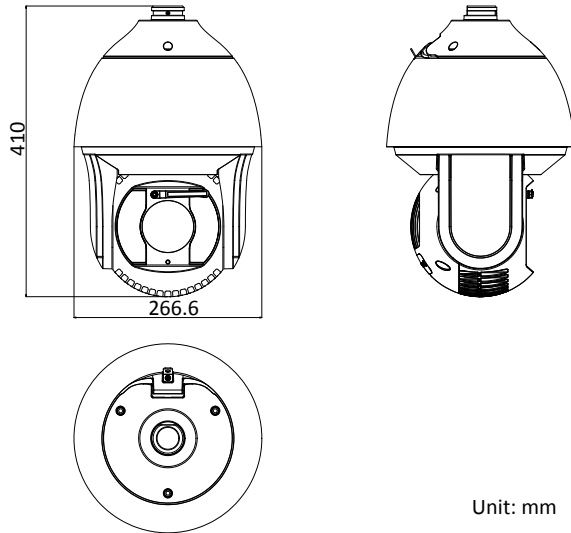

Order Model

DS-2DF8236IX-AEL, without wiper, 24 VAC & Hi-PoE

DS-2DF8236IX-AELW, with wiper, 24 VAC & Hi-PoE

Dimensions

Unit: mm