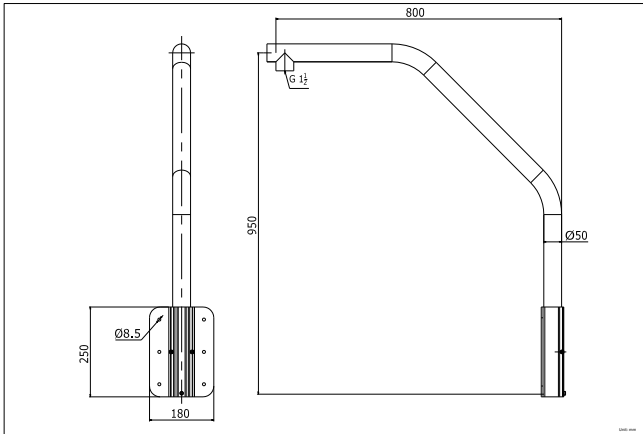

DS-1660ZJ

Parapet Wall Mount Bracket

Features:

- Aluminum alloy material with surface spray treatment
- Size of threaded hole is G1½ as British system
- The bracket can be installed on the high edge of the wall

Dimension:

Note: The actual bracket may vary from the picture above.

Order Model:

DS-1660ZJ

Parameter:

Model	DS-1660ZJ
Parameter	Parapet Wall Mount Bracket
Appearance	Hik White
Range of Application	Parapet Wall Mount Bracket
Material	Aluminum Alloy
Dimension	180×950×800 mm
Weight	2900g

Notice:

- The bracket should be installed on flat wall
- Load capacity of pole should be more than 3 times the weight of camera and bracket
- Load capacity of clamp is 30KG