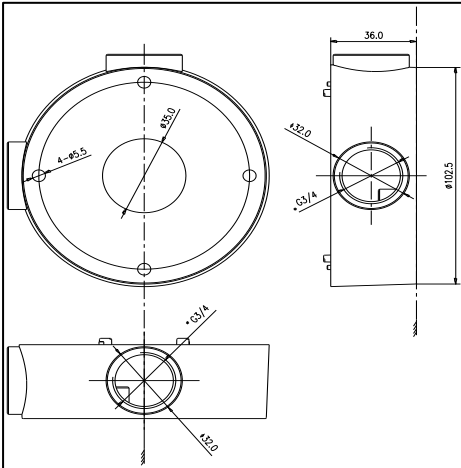

DS-1260ZJ

Junction Box for Bullet Camera

Features:

- Aluminum alloy material with surface spray treatment

Dimension:

Order Model:

DS-1260ZJ

Parameter:

Model	DS-1260ZJ
Parameters	Junction Box for Bullet Camera
Appearance	Hikvision White
Material	Aluminum Alloy
Dimension	Φ 88.5 × 36 mm
Weight	248 g (0.55 lb.)

Notice:

- The bracket should be installed on flat wall
- Waterproof rubber is necessary for outdoor application
- The wall must be capable of supporting over 3 times as much as the total weight of the camera and the mount.
- The maximum load capacity of the bracket is 4.5 kg

Note: The actual dome camera may vary from the picture above.