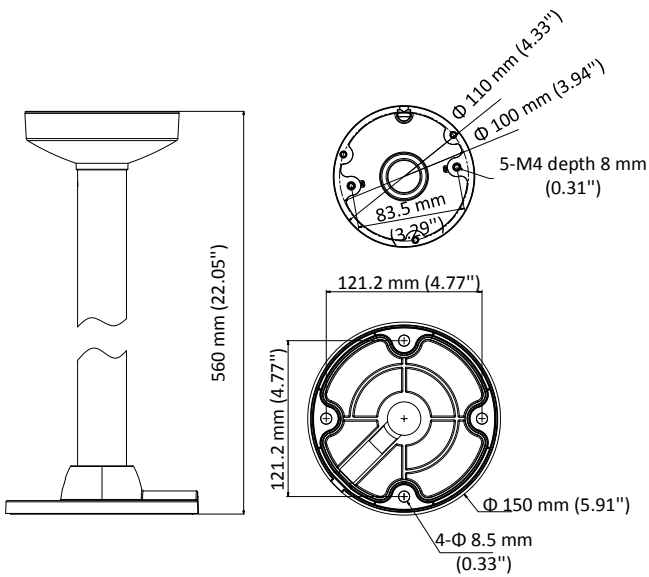

DS-1271ZJ-140

Pendent Mounting Bracket for
Dome Camera

Features:

- Aluminum alloy material with surface spray treatment
- Waterproof design
- Cable hole on bracket makes the feature better
- Design of cap is for convenient wiring

Dimension:

Order Model:

DS-1271ZJ-140

Parameter:

Model	DS-1271ZJ-140
Parameters	Pendent Mounting Bracket for Dome Camera
Appearance	Hikvision White
Material	Aluminum Alloy
Dimension	Φ 150 × 565 mm
Weight	1254 g (2.76 lb.)

Notice:

- The bracket should be installed on flat wall.
- The wall must be capable of supporting over 3 times as much as the total weight of the camera and the mount.
- The maximum load capacity of the bracket is 3 kg.